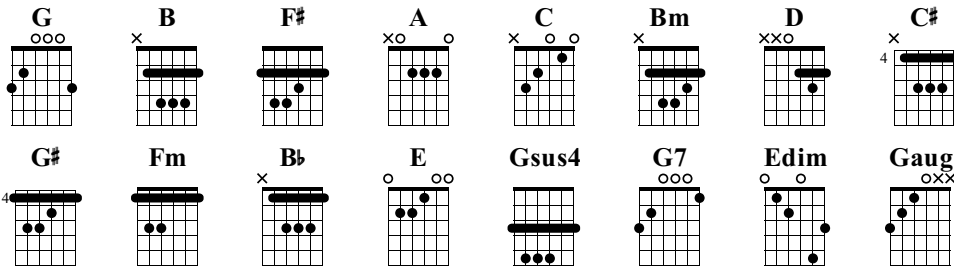

Veronica in Ecstasy

Tim Smith

Distortion Guitar
Standard tuning

♩ = 124

♩ = 124

sng.

1 2 3 4

dist....

5 6 7 8

9 10 11 12

Light and strength and power surround her She

13 14 15 16

flies

17 18 19

Said voice in side'hide" I sawwhitegloving things

G G G G B B B B F# F# A A

 Bb Bb Fm Fm E EF# E EF# B B B B F# F# A A

57 
 Bless ed Ver on ic a Gli ding all a long the out

58 
 side But how am I supposed to with no Love on my

 C C Bm Bm D D C# C# G# G# A A B B C# C#

59 
 side? Ver on ic a in Ecs ta sy, strange lights that

60 
 Hide all her in sides

 Fm Fm Bb Bb E E A A Bb Bb Fm Fm E EF# E EF#

61 
 side? Ver on ic a in Ecs ta sy, strange lights that

62 
 Hide all her in sides

 B B B B F# F# A A C C Bm Bm D D C# C#

sng.

63 64

3 3 3 3 3 3 3 3