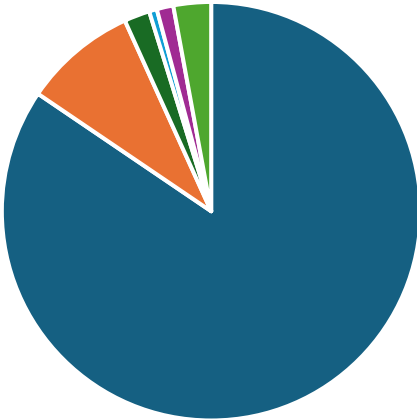

Localization based on origin

■ Yippie (Base) ■ Yippie (Crises) ■ Debroulliez-Vous ■ V&J Demo ■ Amur ■ Other updates