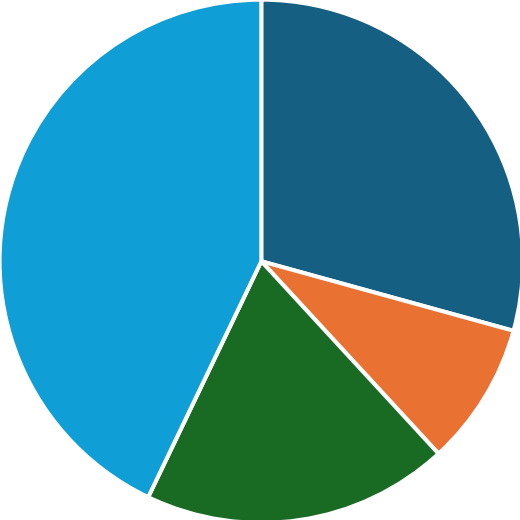

Previous, without Yippie

■ Debroulliez-Vous ■ V&J Demo ■ Amur ■ Other updates