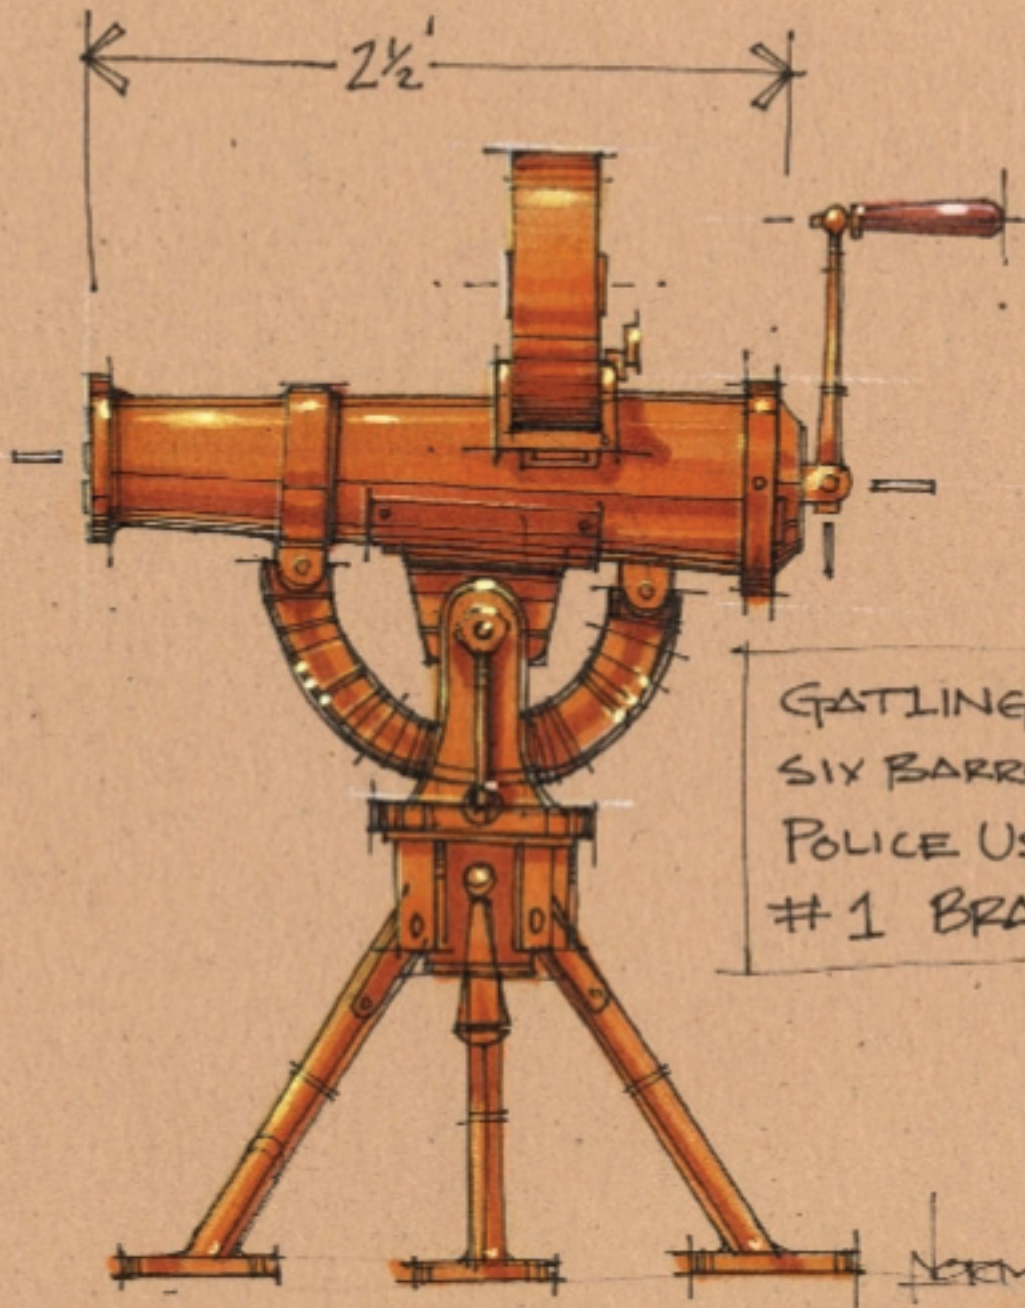

TWO STRING  
VIOLIN

CONSTRUCTION  
LINES  
ELLIPSE

32 CAL  
SHADOWS

NORM  
04

Block OUT  
SIMPLE  
FORMS

1915 Model T

~~NORM~~ ○

1930s