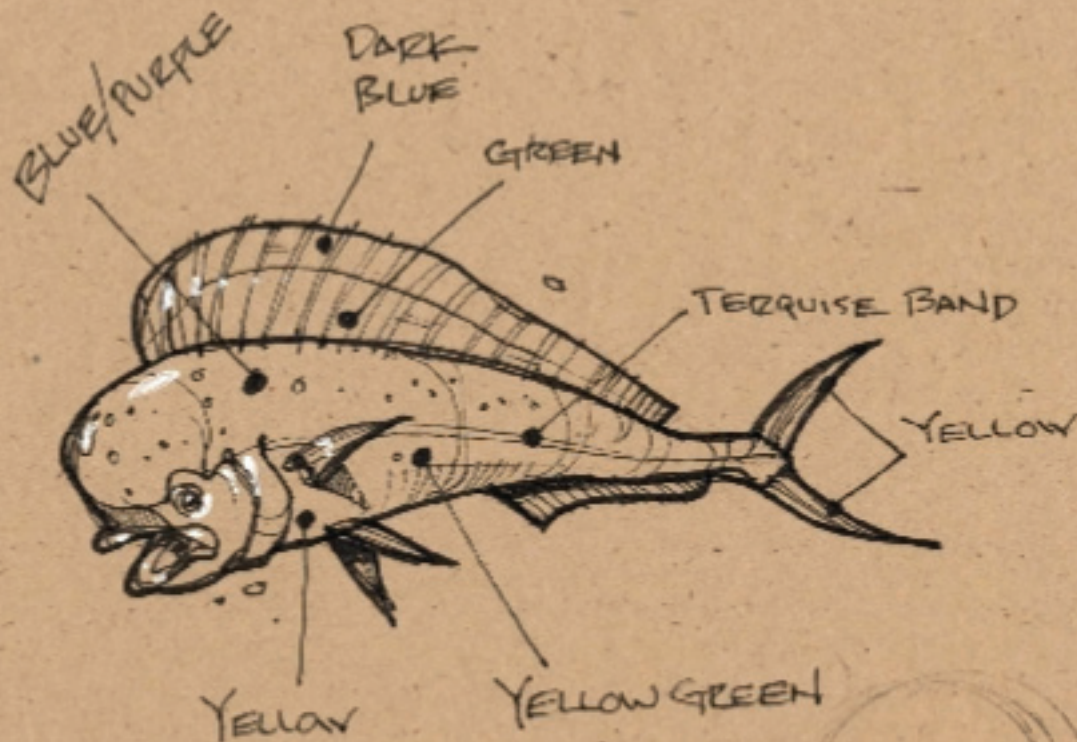

22 INCHES

TANUCHI  
SANKYOKU

THE BOCACCI -

DOLPHIN FISH  
80 LBS

KING MACKEREL

100 LBS

AQUARIUM

LAVA VENT