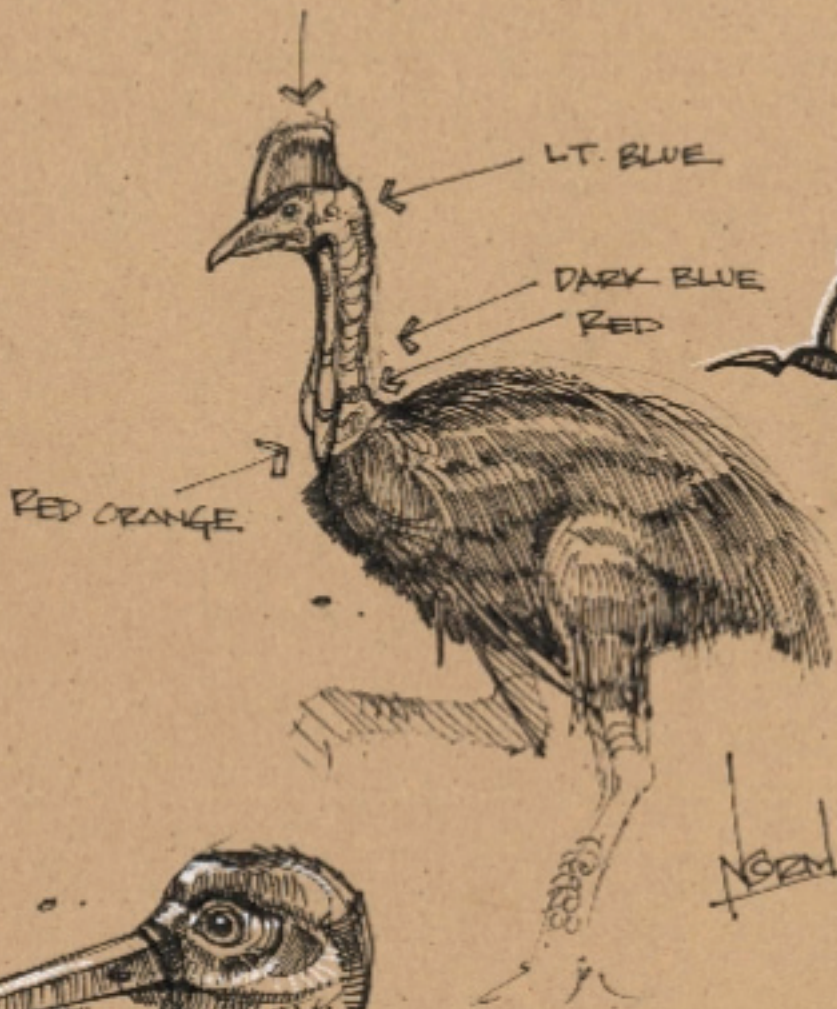

YOUNG MALE

Noam 96

Nash 99

HEAD NAIL FOR THICK BRUSH & BAMBOO RUNNING

SCARLET IBIS

SOUTH AMERICA  
TROPICS

NOV 78

PIVEENAL

35"

April 2002

NORMAN  
94

ROSY PELICAN  
"AFRICA"

PARROT SKULL

PINK FLAMINGO (AFRICA)

NORM 23

Noon 10/25