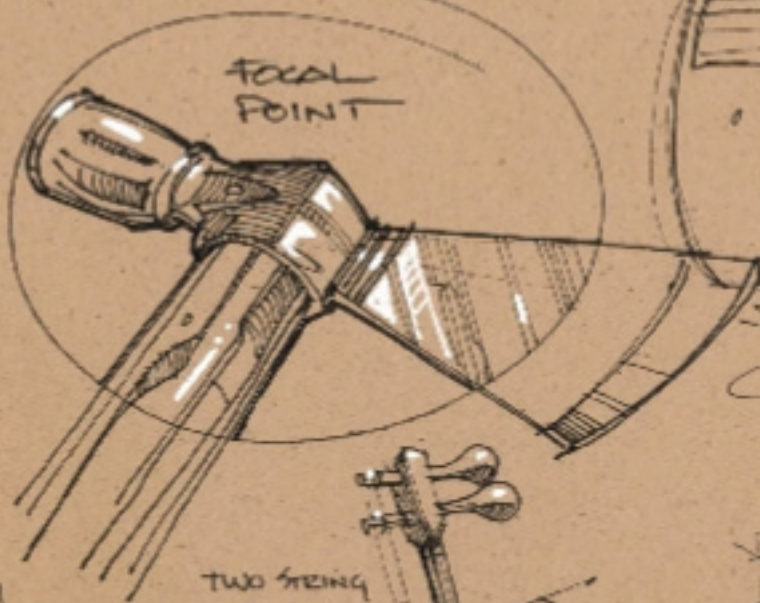

STONE  
WEIGHT

NOV 17

OIL CAN

1925 DORB

INDICATION TECHNIQUES

PALM GUN 1891

360° DISPLAY

FLAMBEAU  
SUNSET TORCH  
1880s

TWO STRING  
VIOLIN

CONSTRUCTION  
LINES  
ELLIPSE

32 CAL  
SHADOWS

NORM  
04

Block OUT  
SIMPLE  
FORMS

1915 Model T

~~NORM~~ ○

1930s