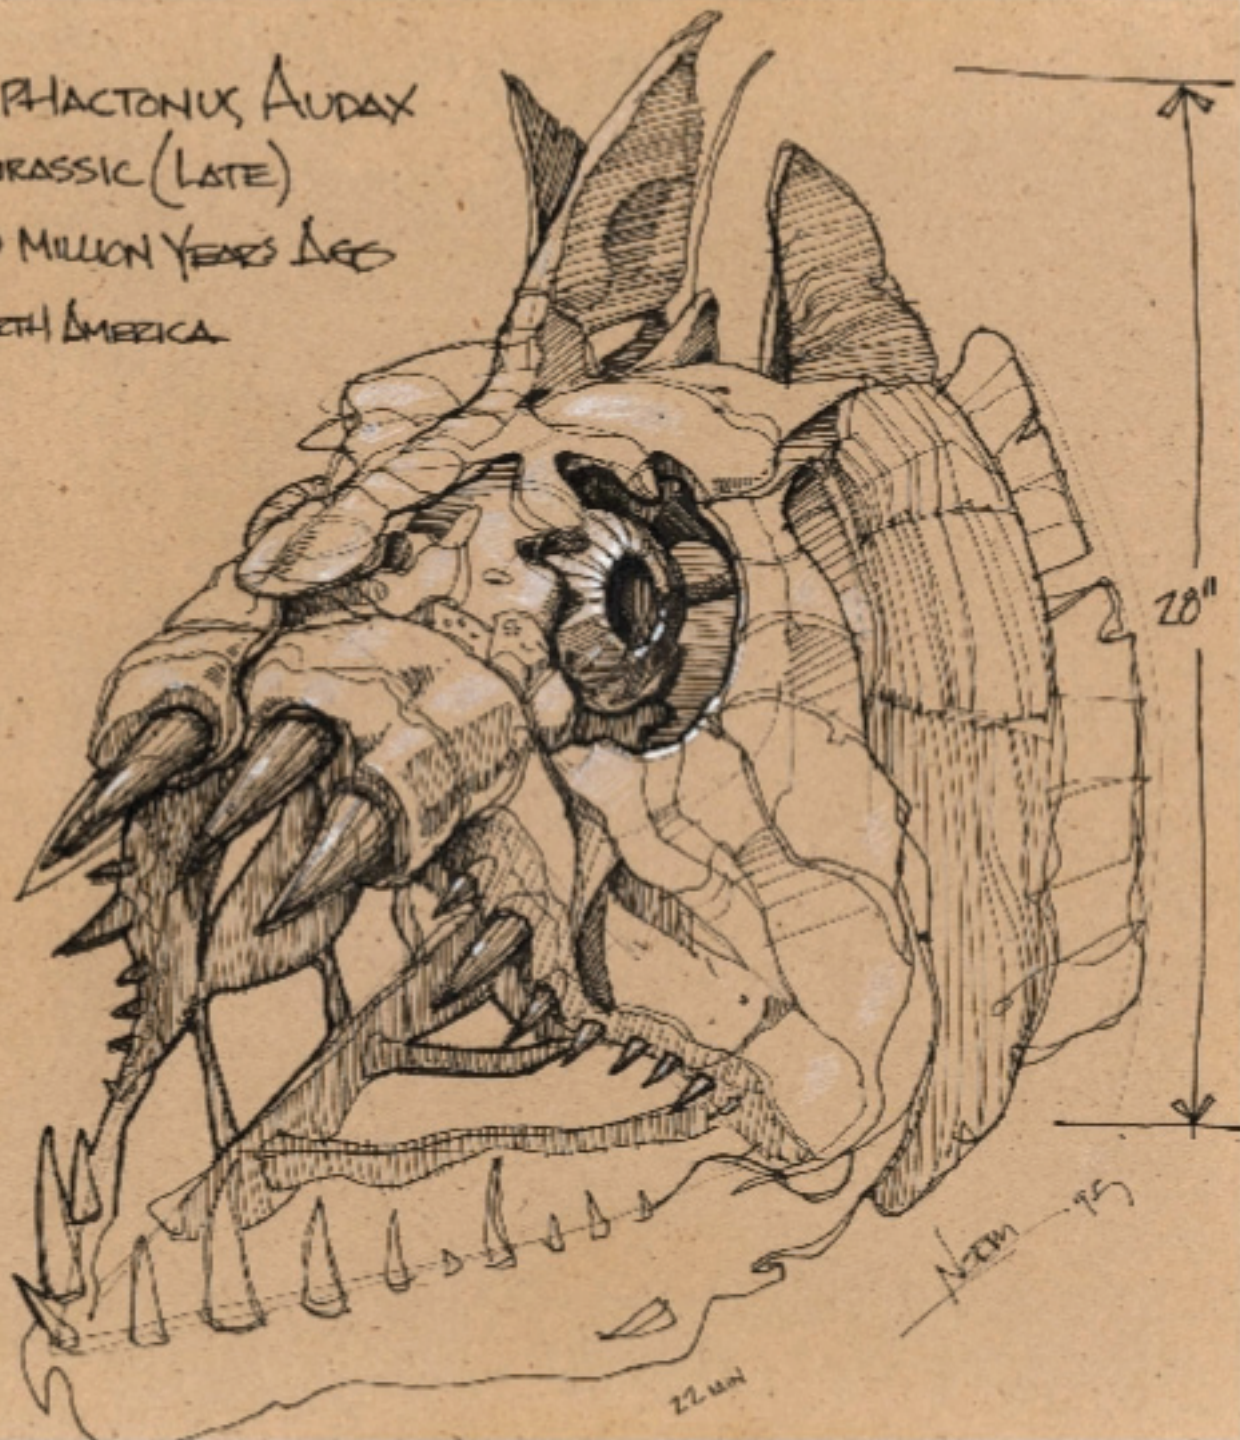

XIPHIACTONUX AUDAX
JURASSIC (LATE)
80 MILLION YEARS AGO
NORTH AMERICA