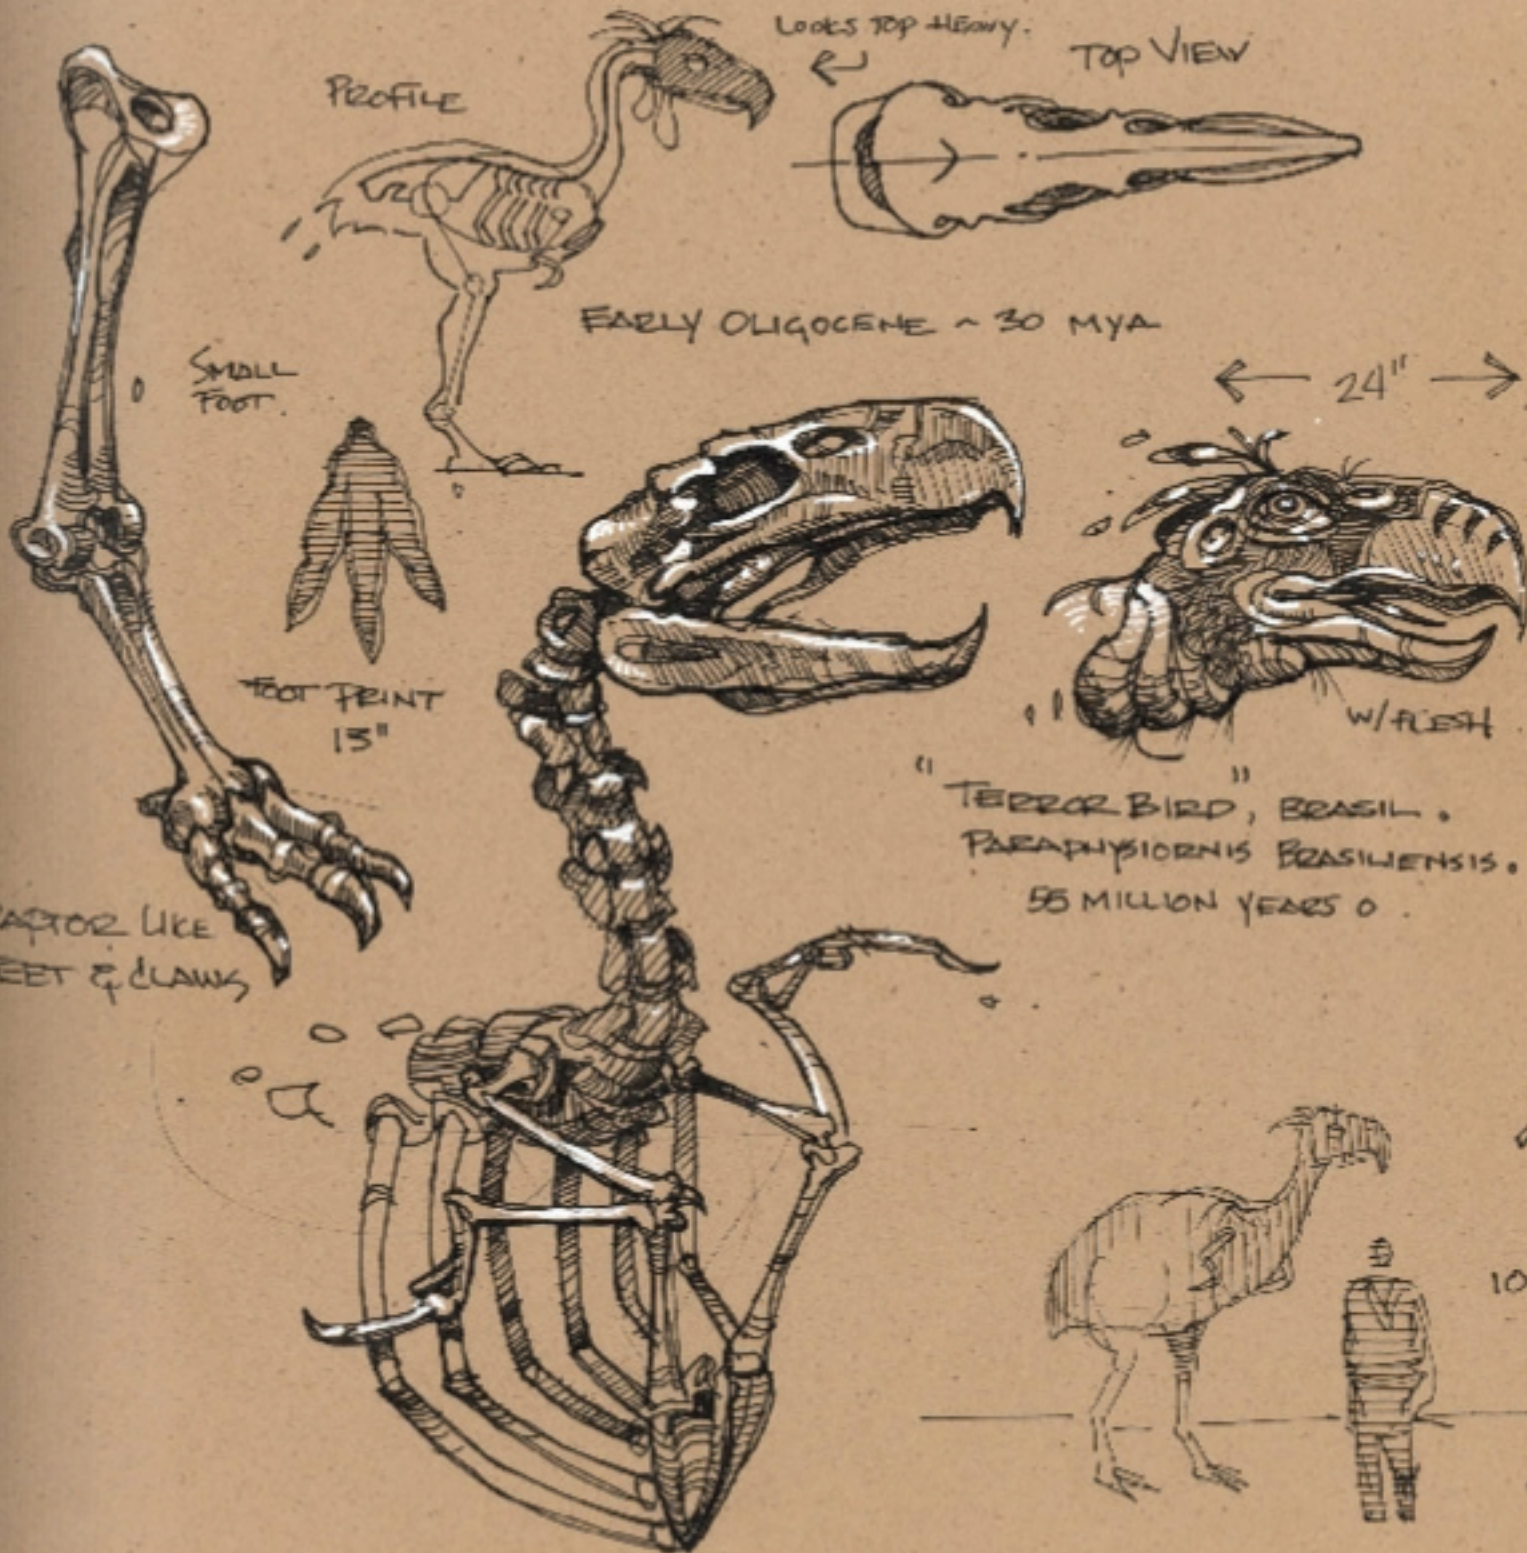

EARLY CRETACEOUS

KRONOSAURUS

T. REX

GIANT CAMEL

2 MILLION YEARS

NEBRASKA

ENTELODONT

32 MILLION YEARS

LATE CRETACEOUS

ELASMO SAURUS

PTEROSAUR

LATE JURASSIC PERIOD

80 MILLION YEAR AGO.

15 MIN

● MAIASAURIA  
PERBLESORUM

85-65 MILLION YEARS AGO.