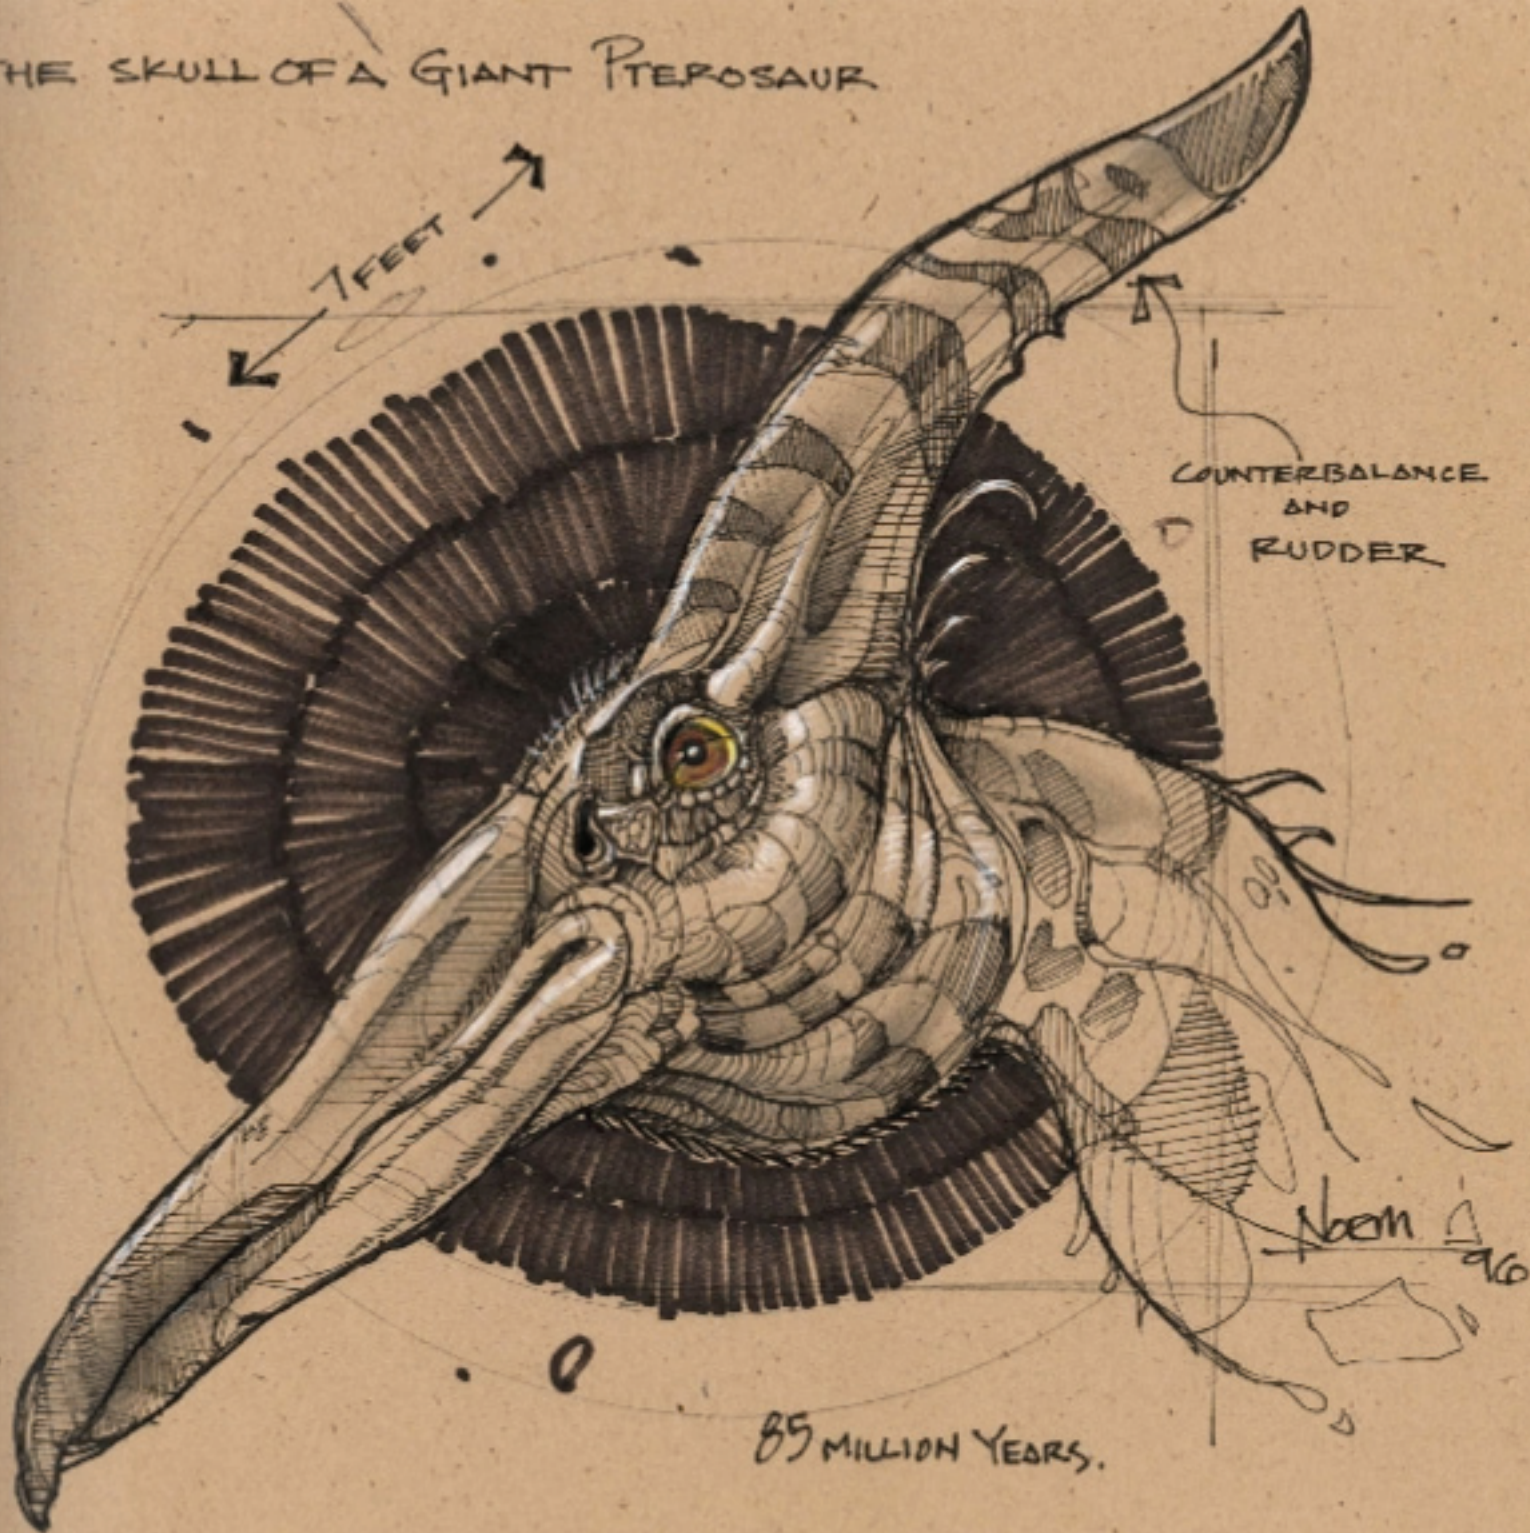

Norm 97

MIDNIGHT WACK,

NORM.

THE SKULL OF A GIANT PTEROSAUR

7 FEET

COUNTERBALANCE  
AND  
RUDDER

85 MILLION YEARS.

Noem 9/6