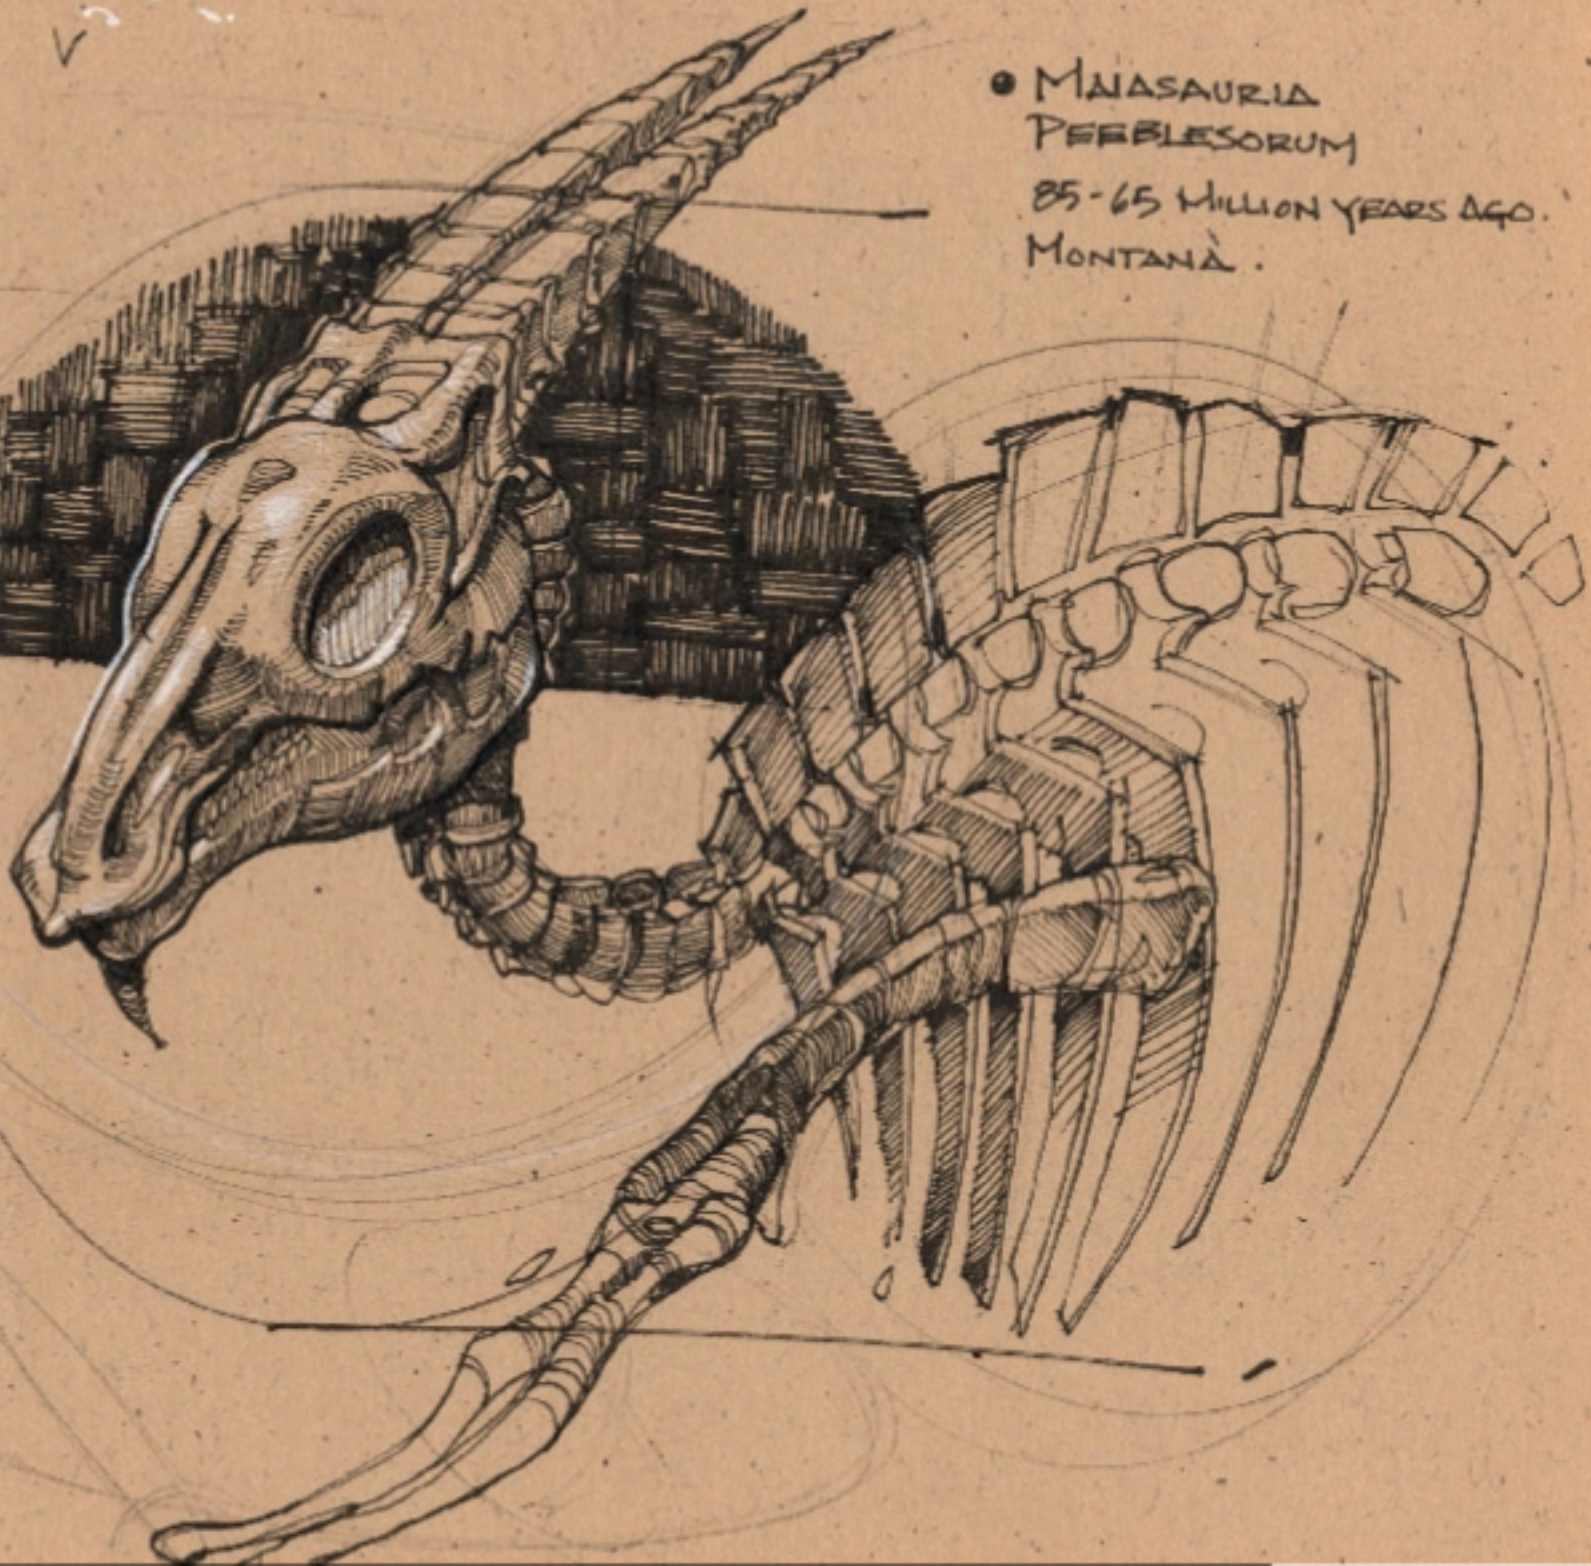

● MAIASAURIA
PERBLESORUM

85-65 MILLION YEARS AGO.

MONTANA.