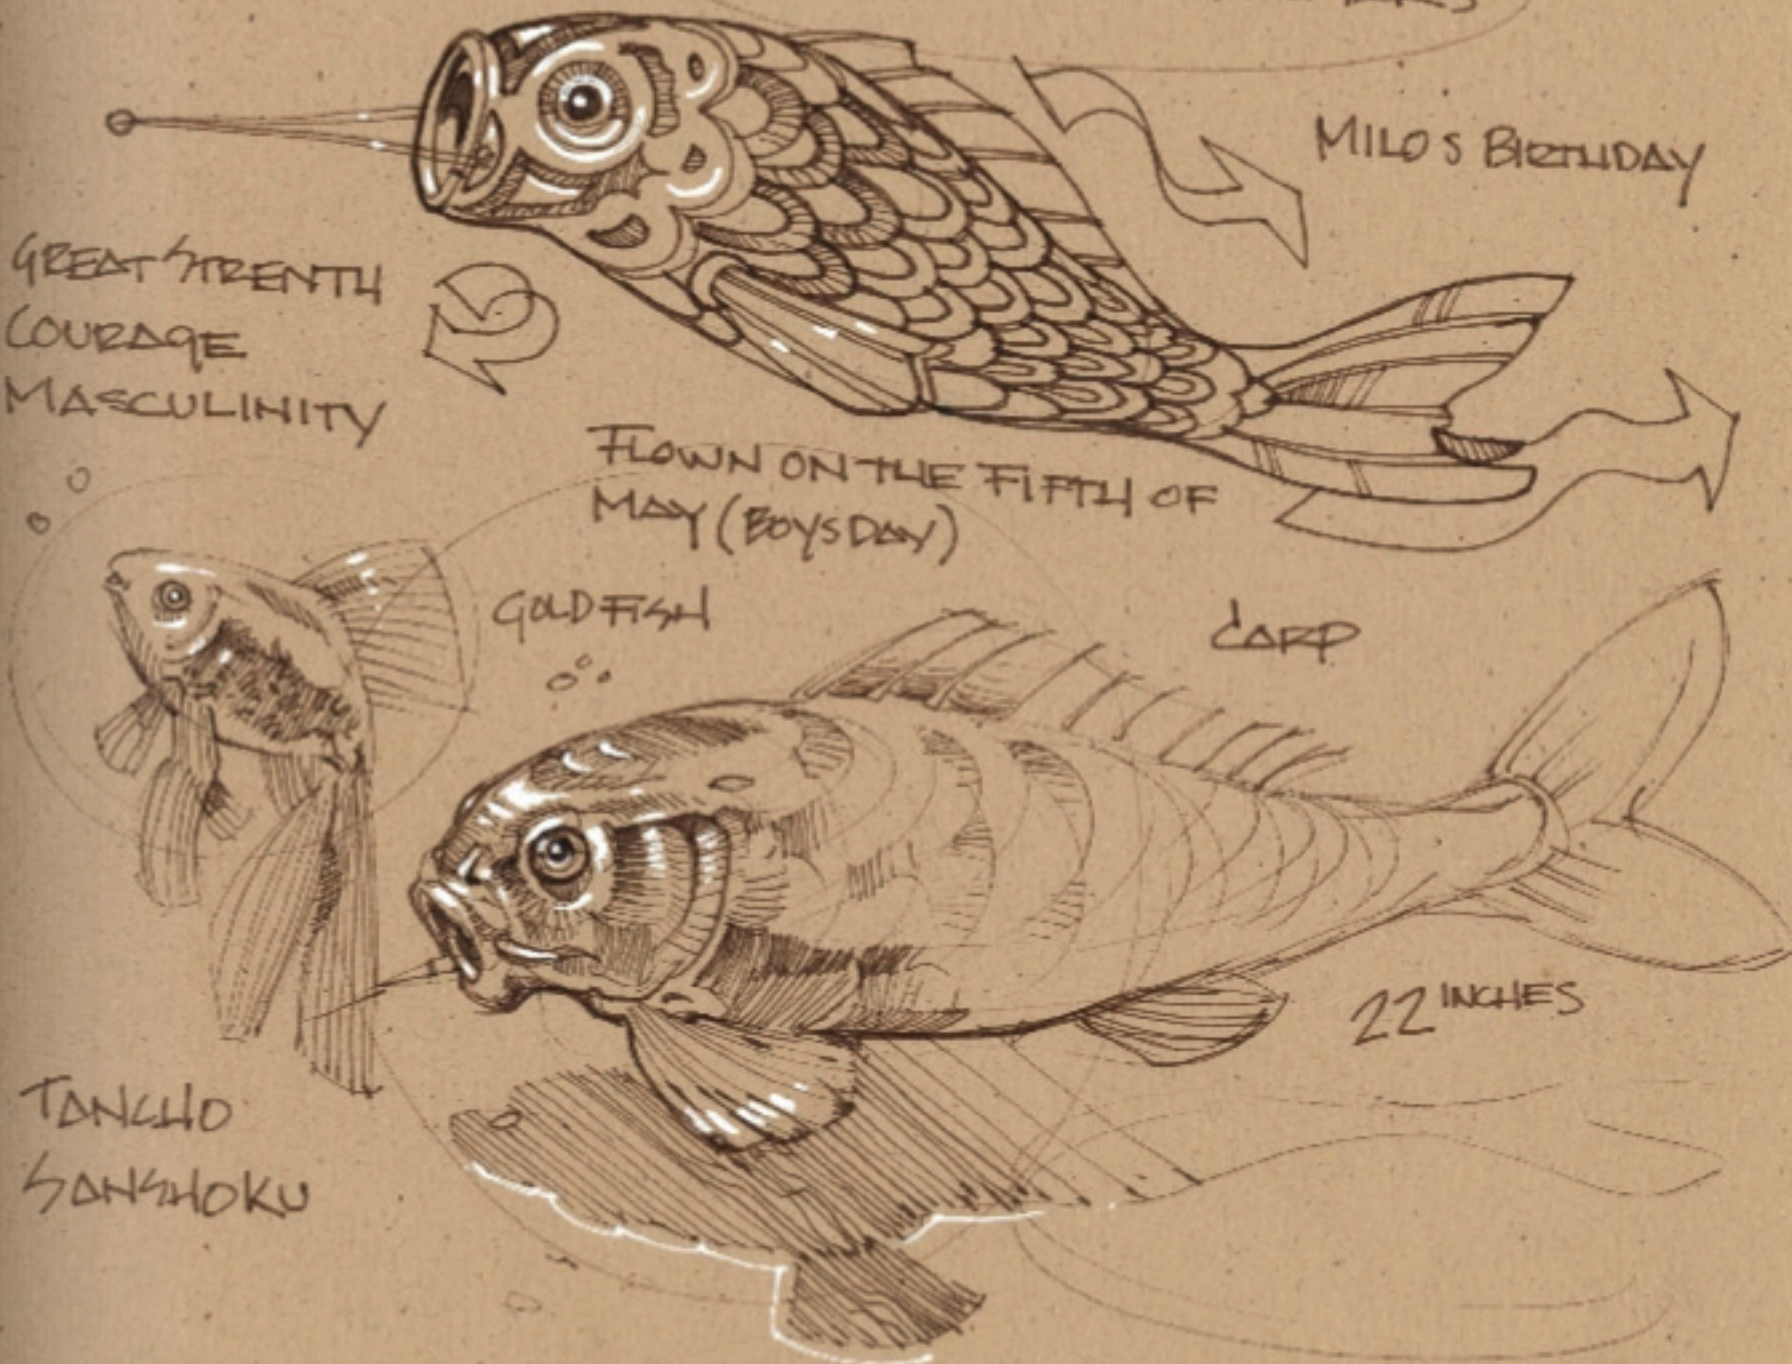

KOINOBORI CARP STREAMERS

MILO'S BIRTHDAY

GREAT TRENTH
COURAGE
MASCULINITY

FLOWN ON THE FIFTH OF
MAY (BOYS DAY)

GOLDFISH

CARP

22 INCHES

TANUCHI
SANKYOKU