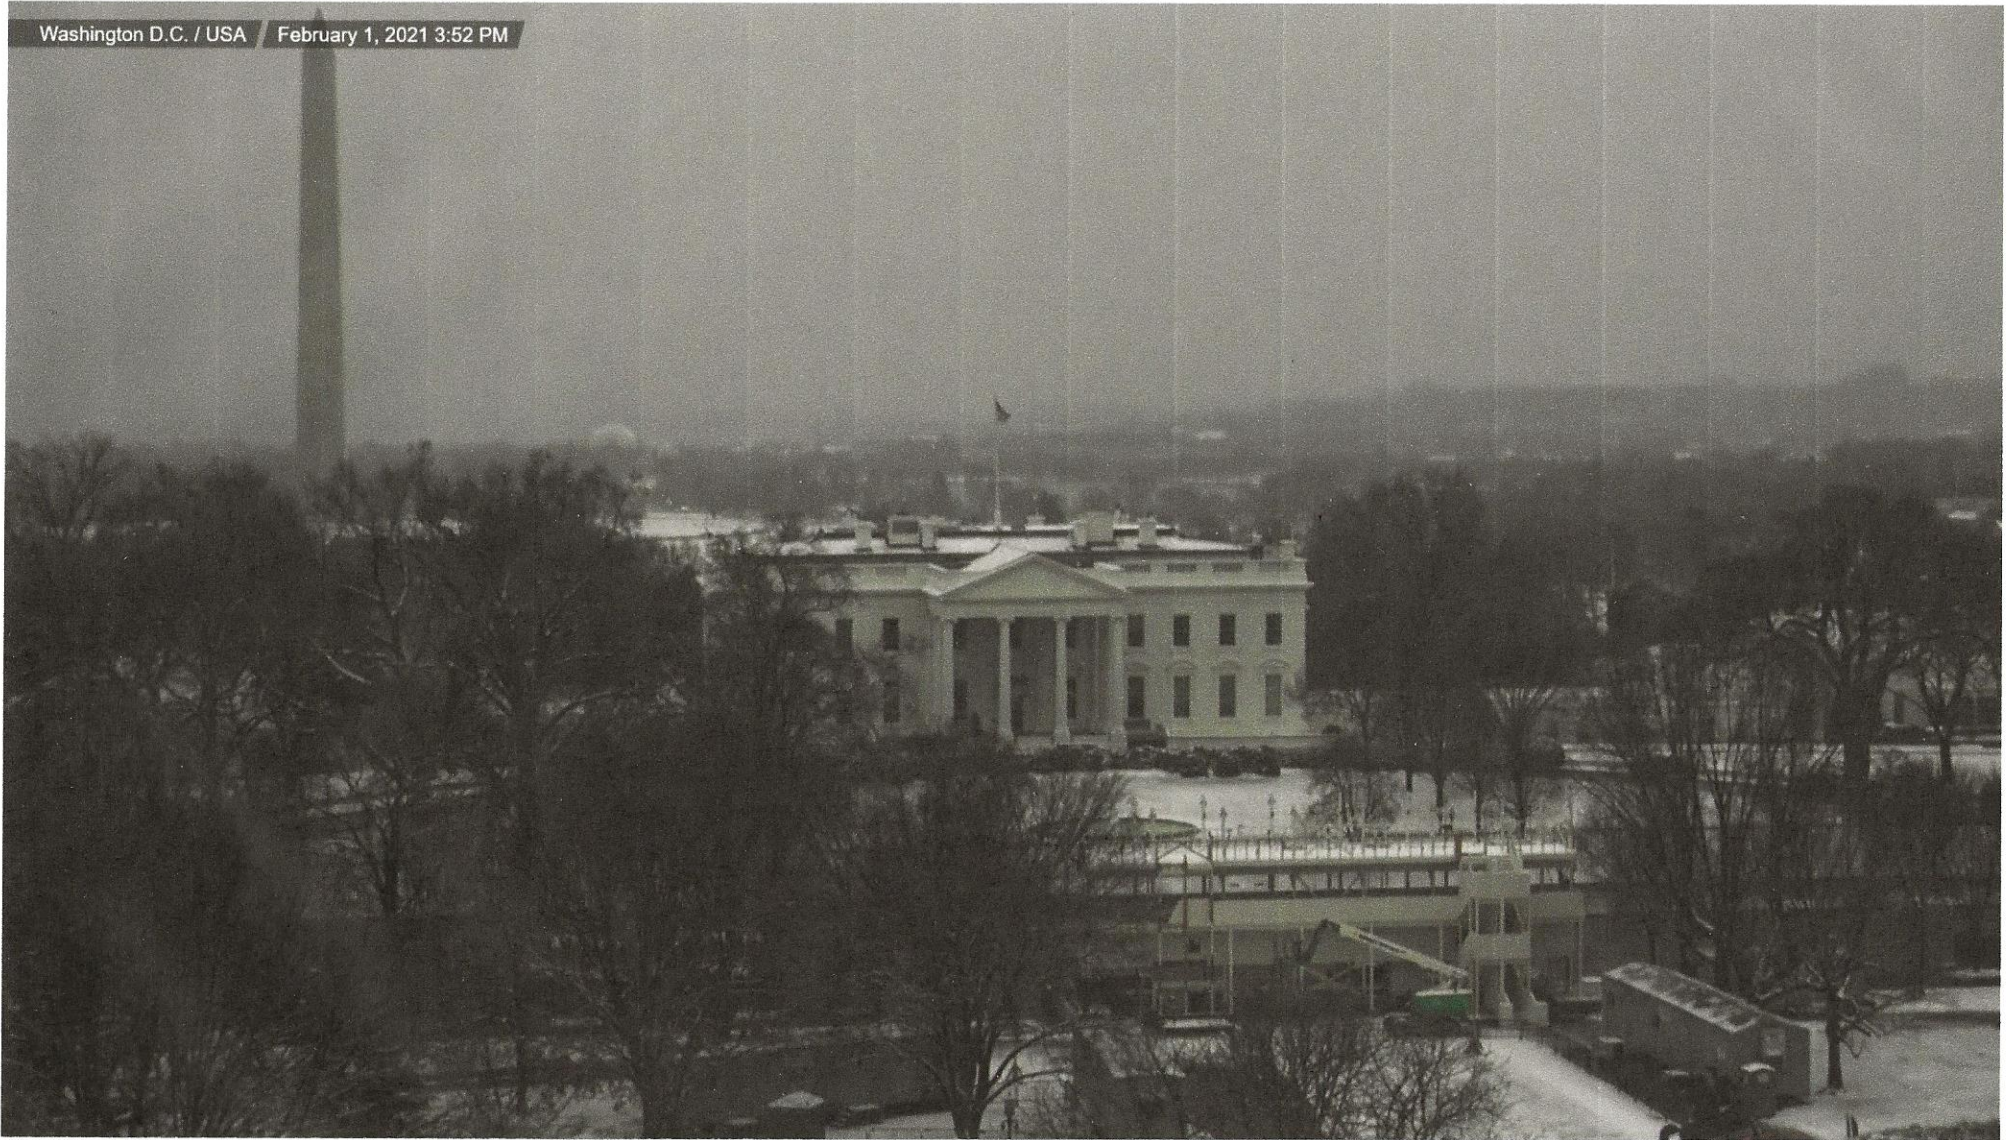

Washington D.C. / USA February 1, 2021 3:52 PM

Feb 1, 2021. Examine the structure built in front of the White House.