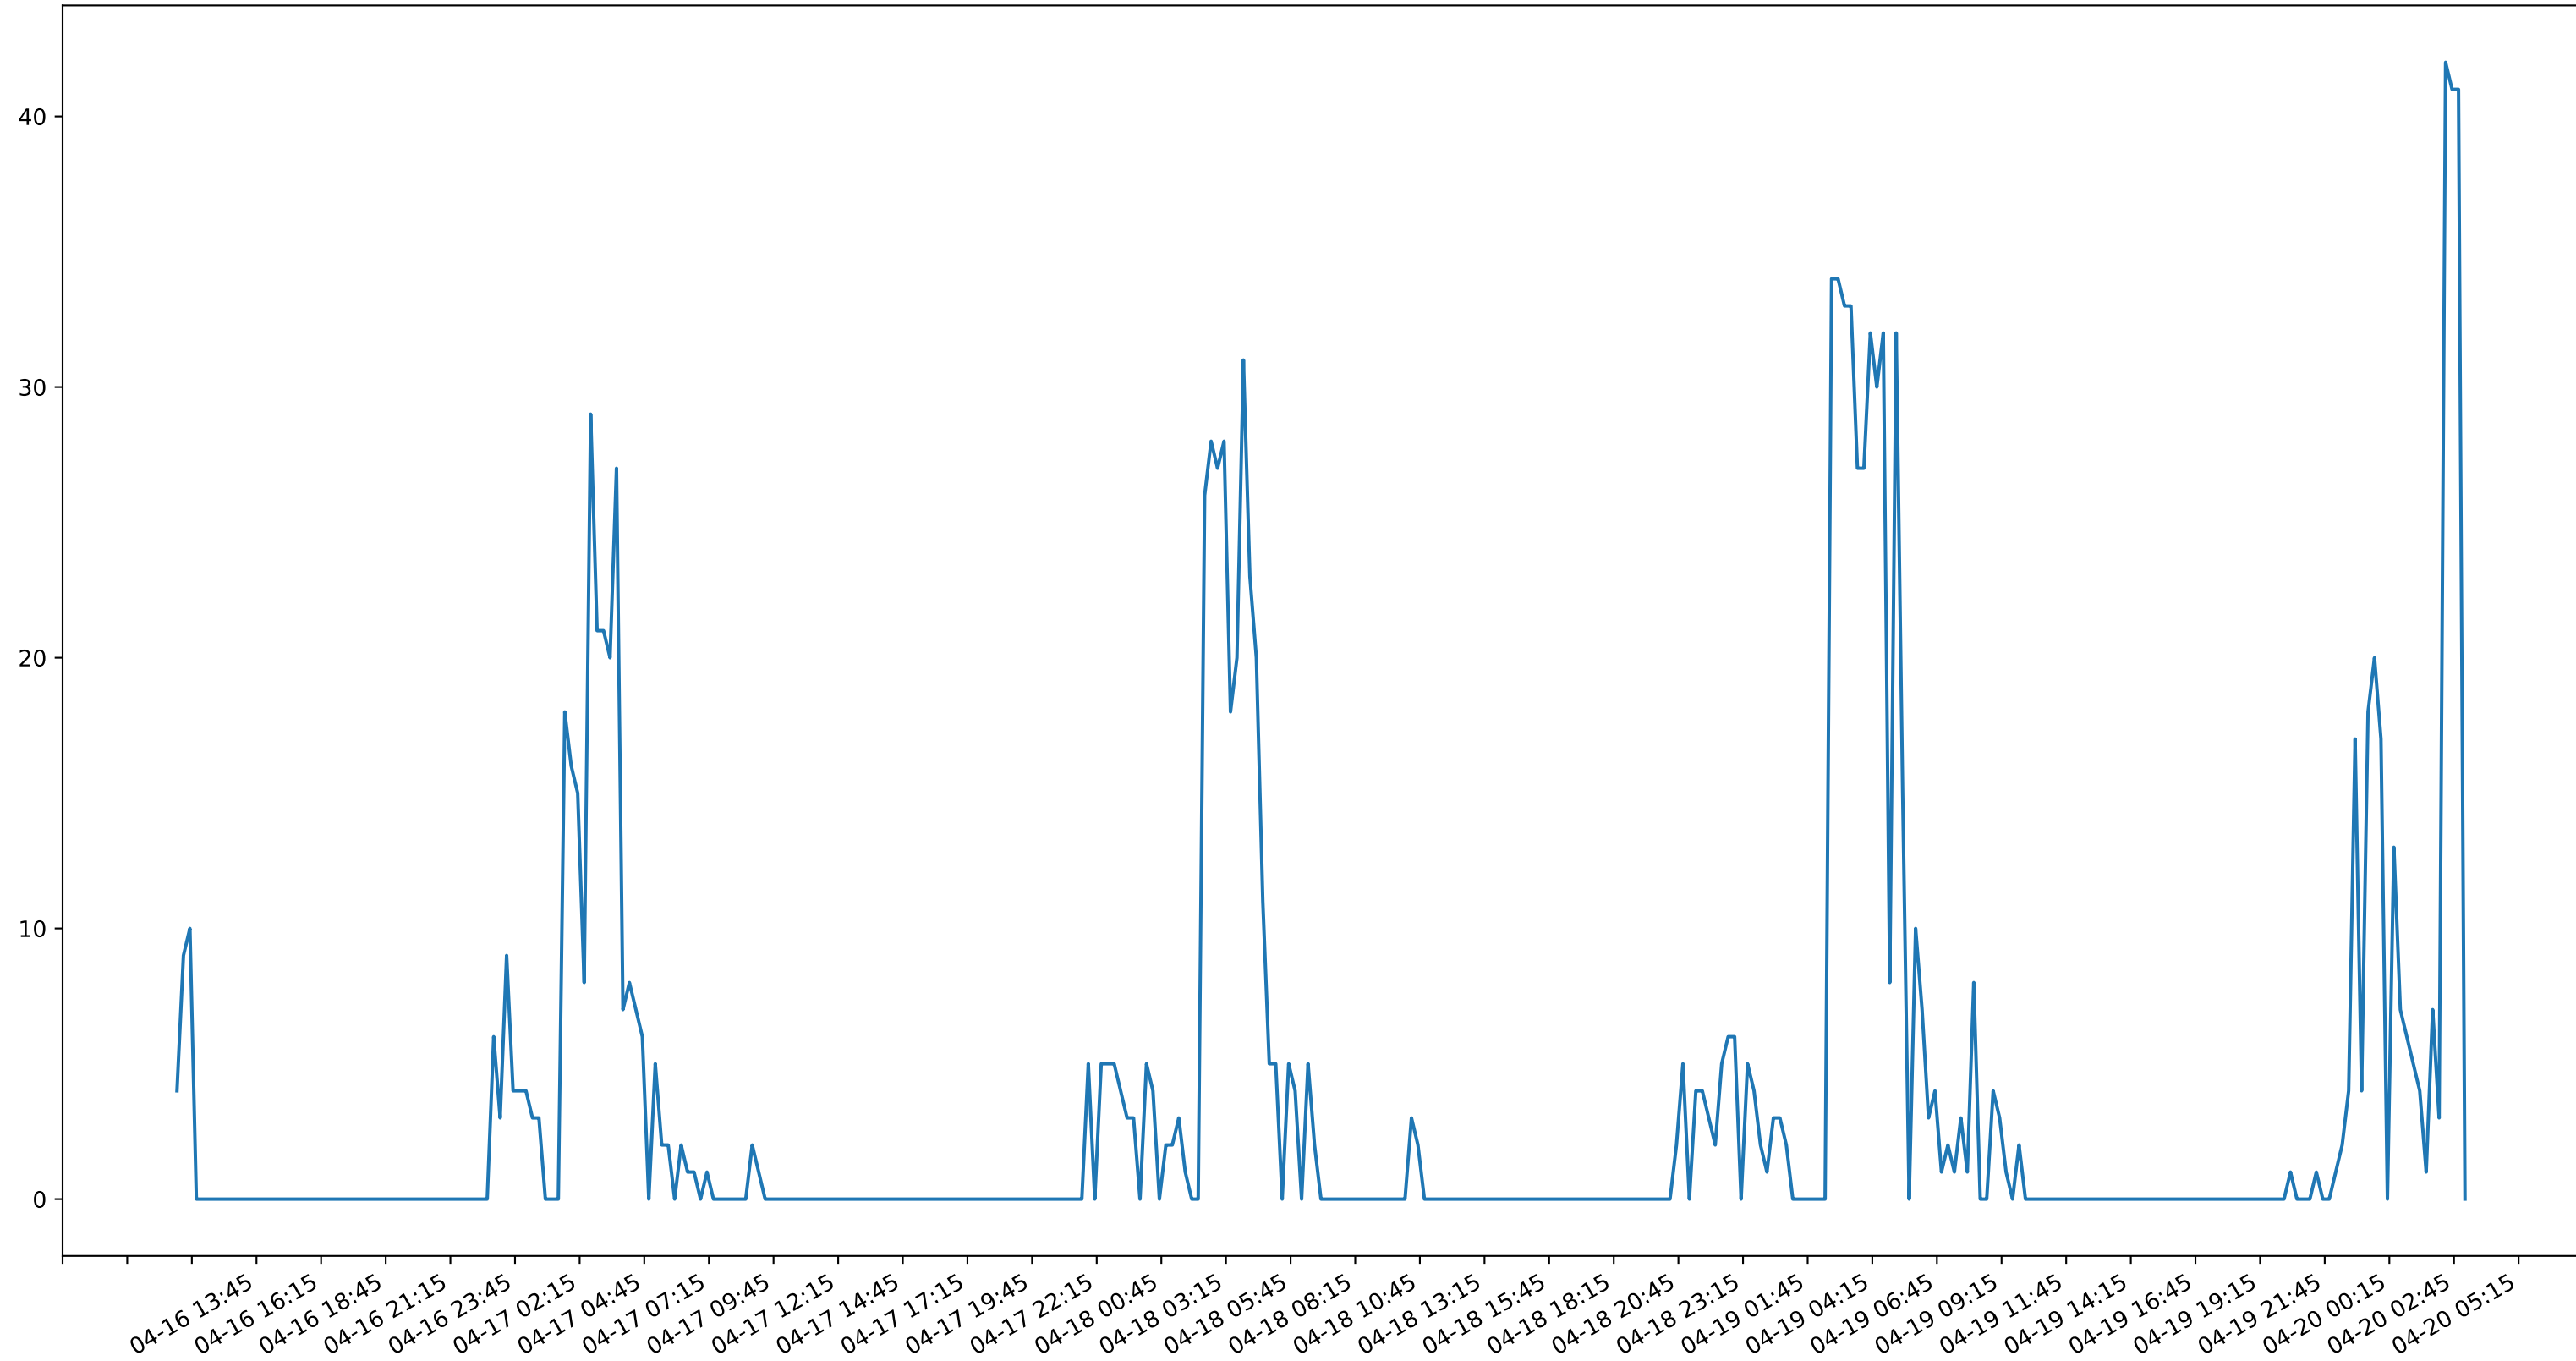

Touching Fluffy Tails Management Co.