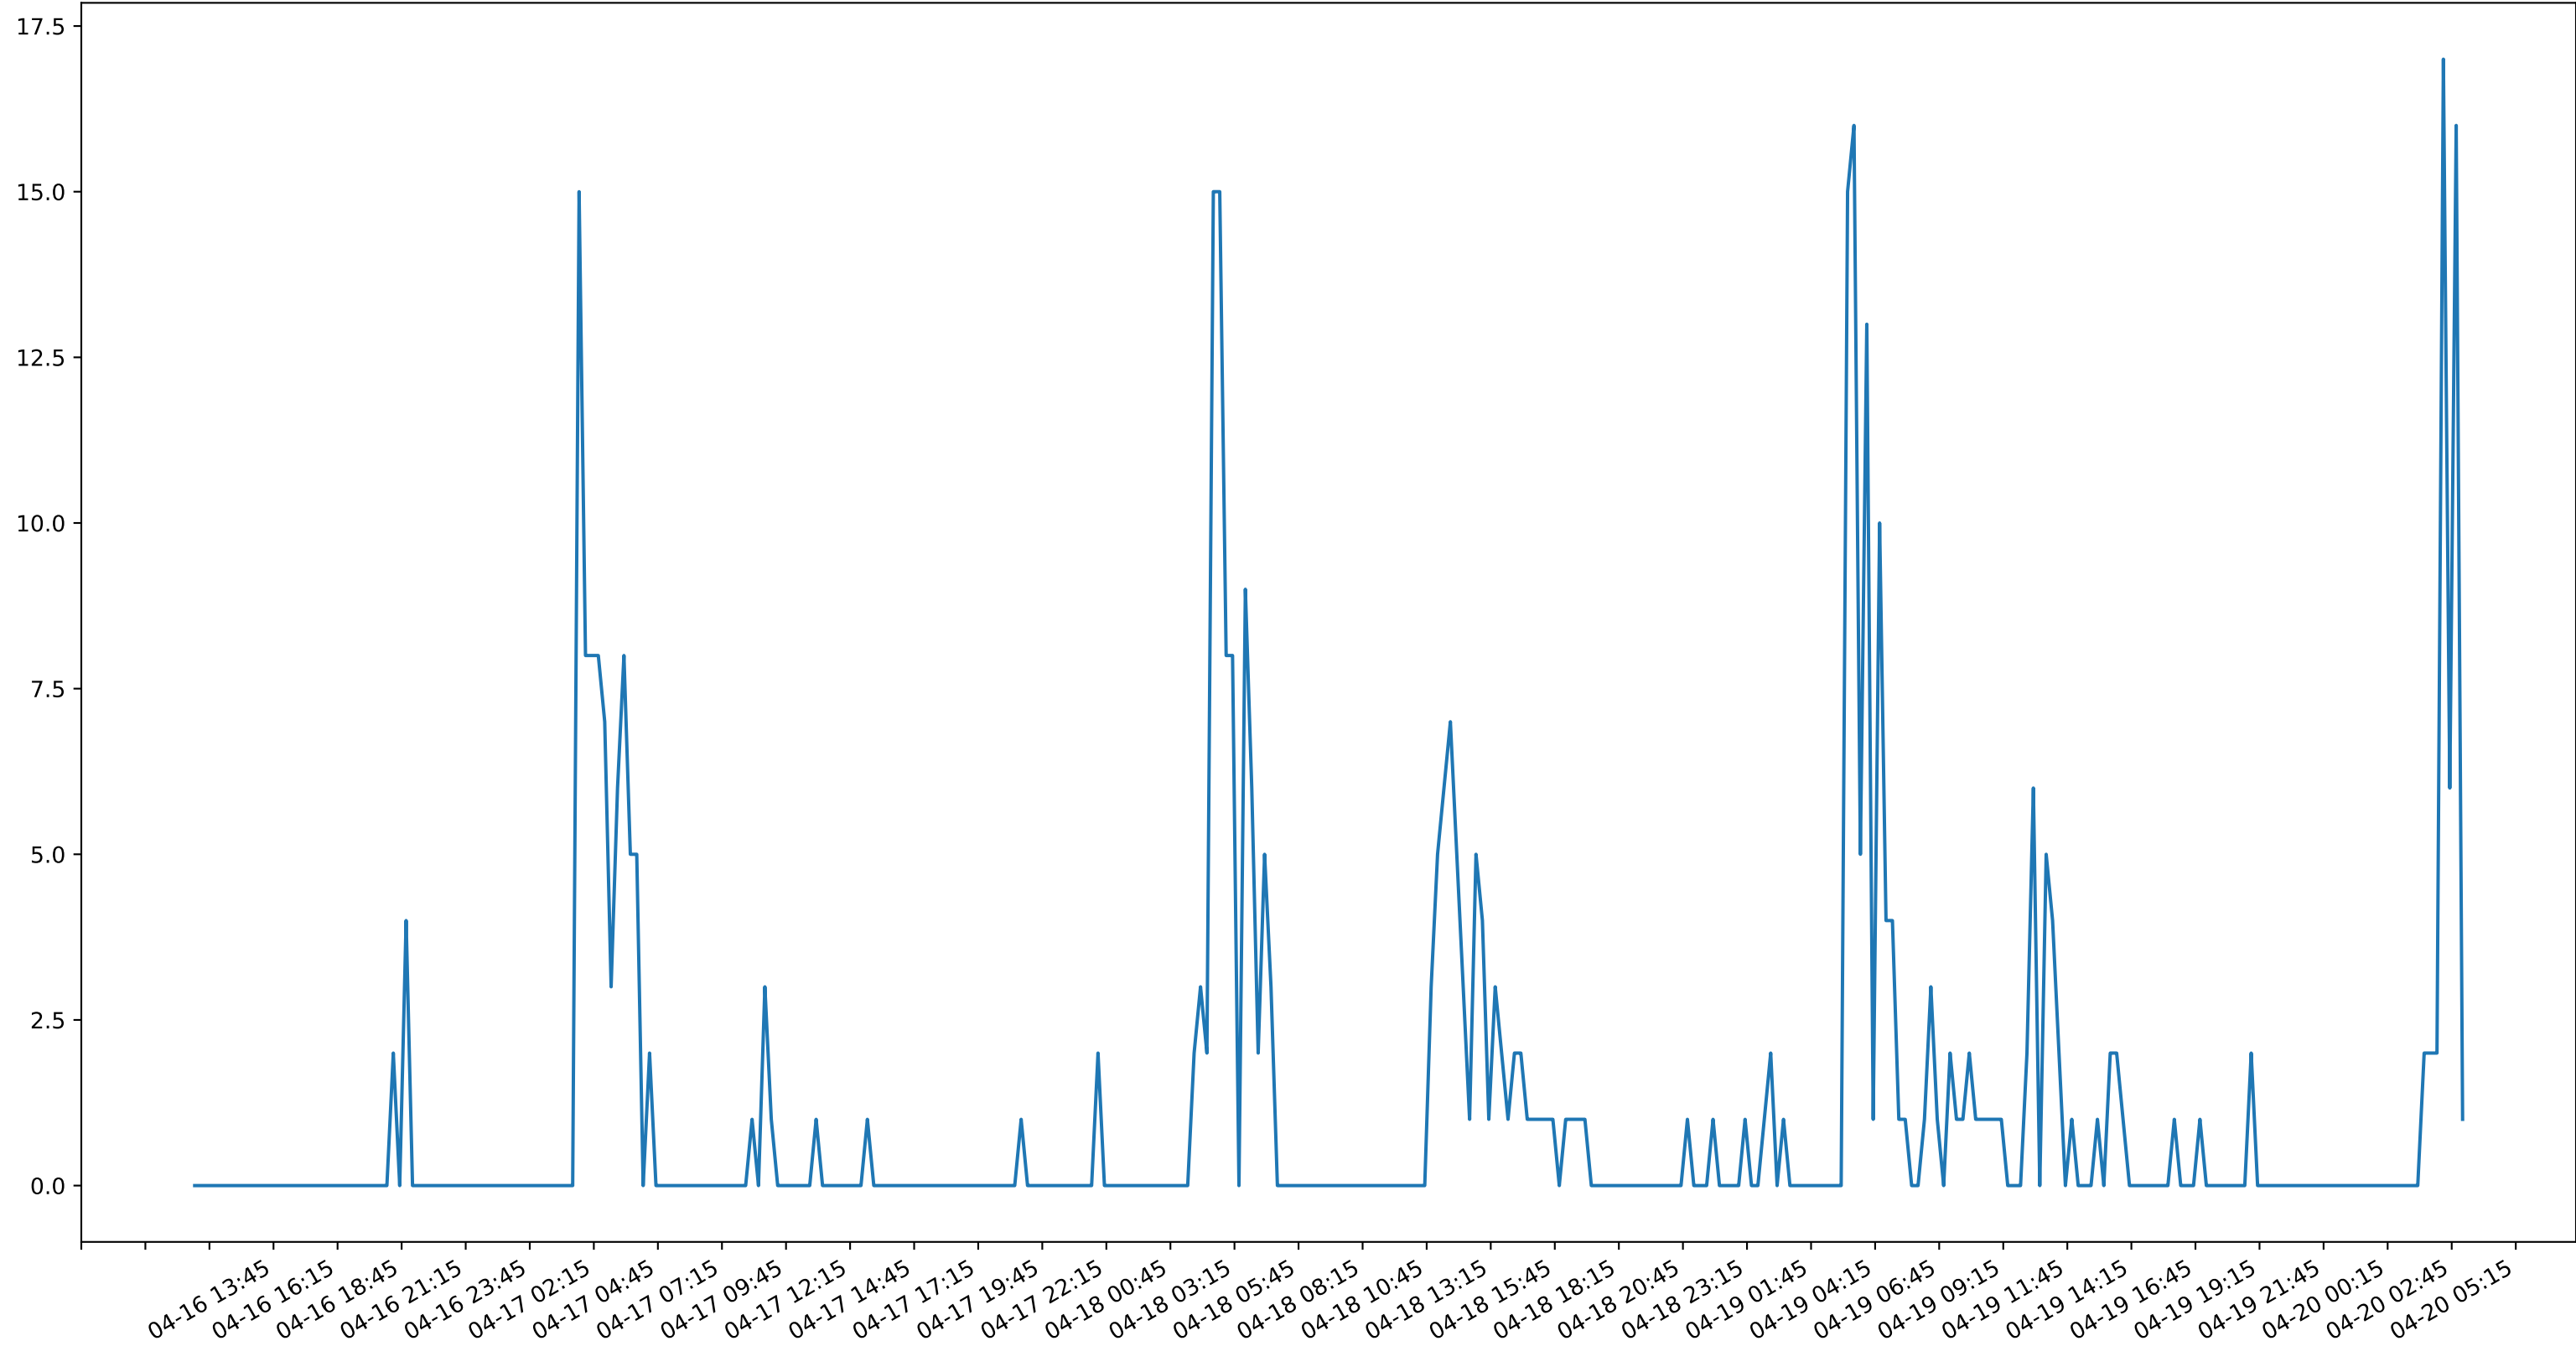

NenePro Ltd.