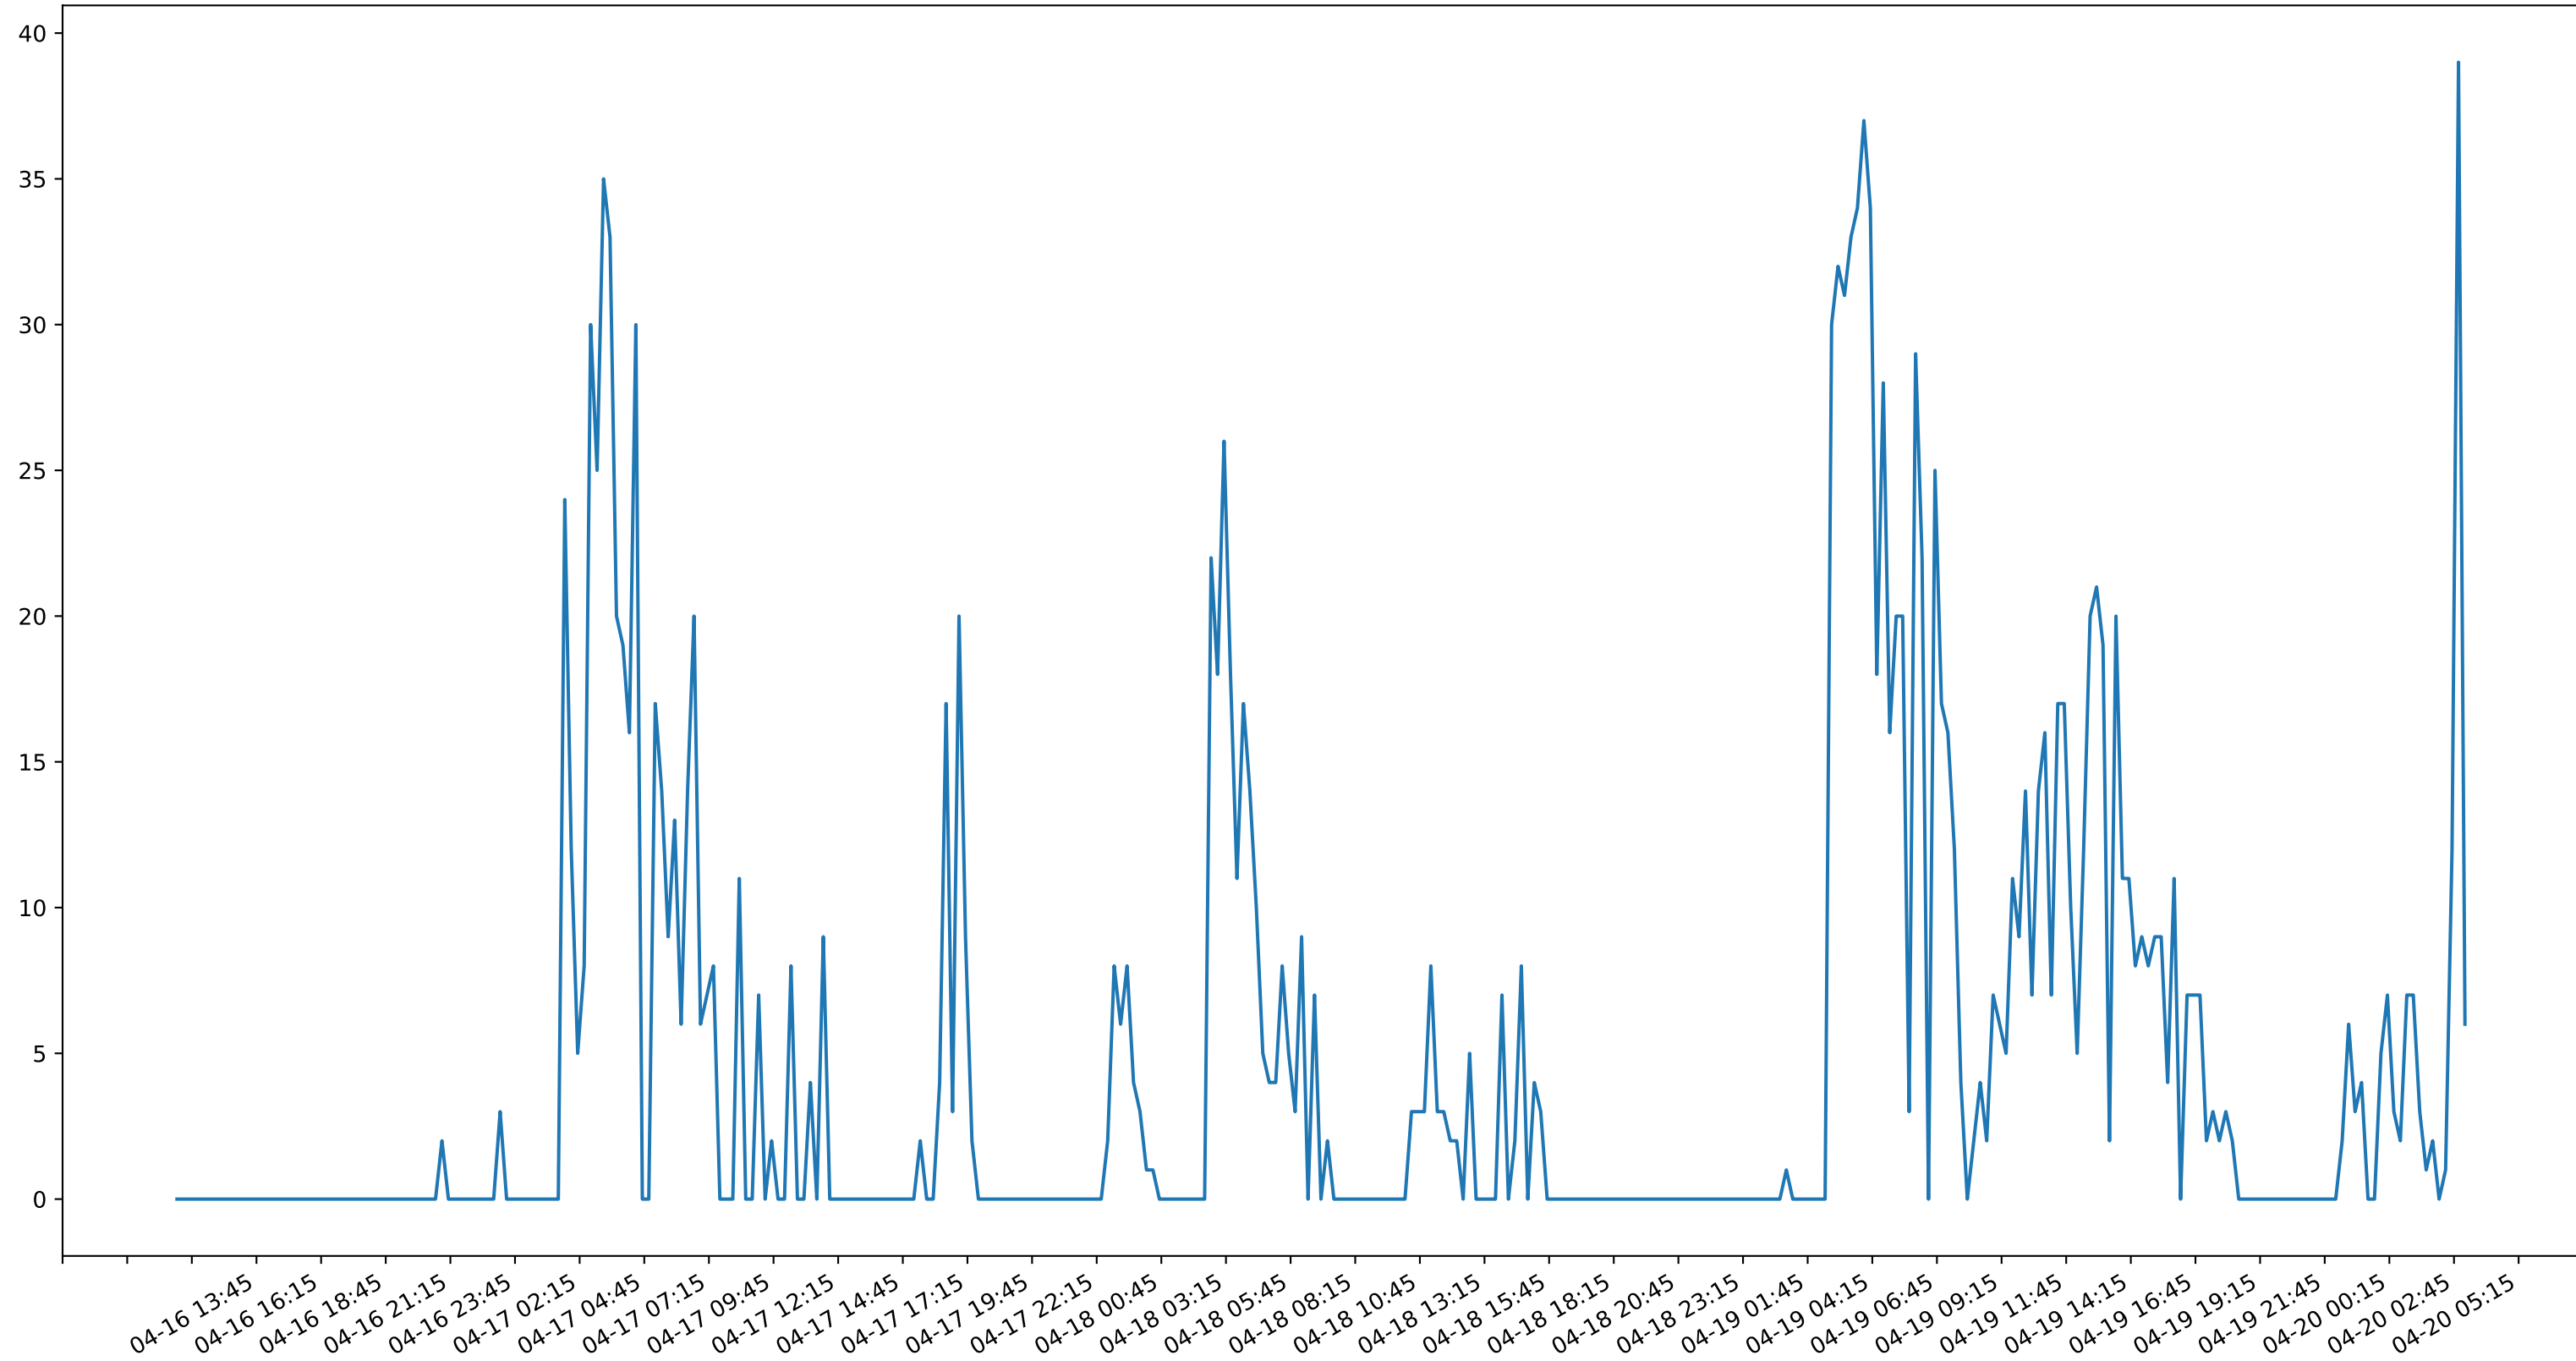

cypherposter