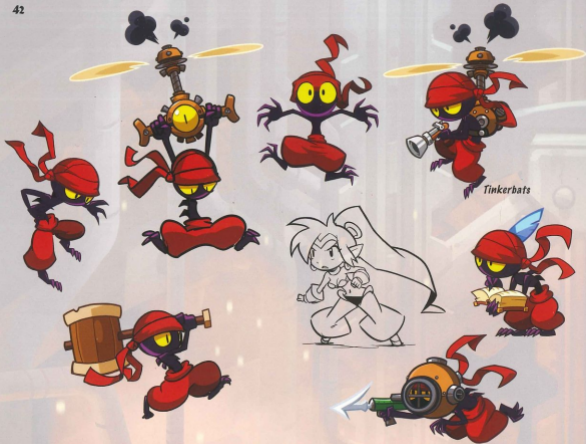

## Enemies

*Shantae's world isn't all rainbows and roses - there are foes everywhere who will try to stop the half-genie and her friends at any cost!*

*Mini Mummy*

*Pincher*

*Bouncing Eye*

*Bat**Electric Bat**Batgal*