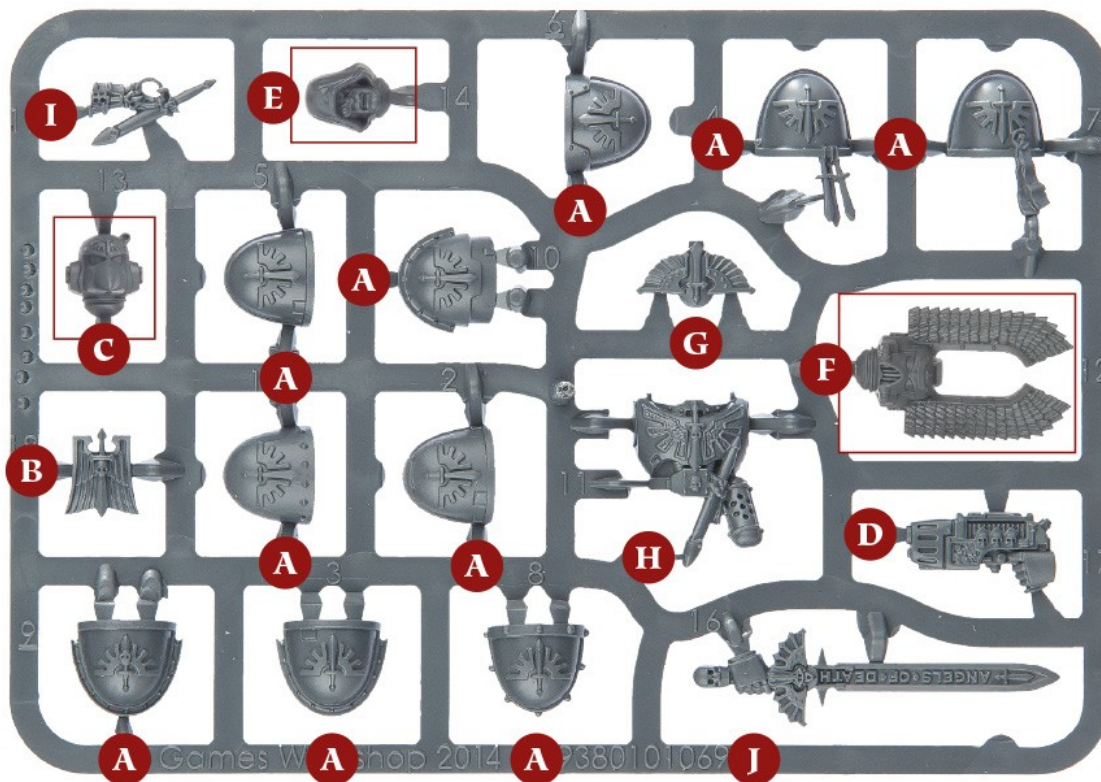

2015 Firstborn upgrade sprue (White Dwarf Weekly no. 70)

White Dwarf detail description:

- A - 10 shoulder pads bearing the Dark Angels Chapter symbol.
- B - Tilting shield in the shape of a winged sword. Ideal for characters wearing Terminator armour.
- C - Mk VI helmet with Dark Angels Chapter symbol on the brow.
- D - Left-handed plasma pistol for executing heretics.
- E - Cowled head – great for Company Veterans or squad Sergeants.
- F - Company Master helmet.
- G - Backpack crest to represent a squad leader.
- H - Torso featuring the Chapter symbol.
- I - Knife and keys, perfect for Librarians, and other secretive Dark Angels.
- J - Right-handed power sword.

On a sprue like this, the components face in different directions. The red boxes show where we've flipped a component over to give you a better look at it.

Online store detail description (2024):

- 10x Dark Angel Shoulder Pads
- 1x Dark Angel Sergeant Cowled Head
- 1x Dark Angel Captain Helmet
- 1x Dark Angel Mk 6 Helmet with Dark Angel Symbol
- 1x Dark Angel Chest front with Dagger and Censer
- 1x Dark Angel Knife & Keys
- 1x Dark Angel Back Icon
- 1x Dark Angel Tilting Plate Icon
- 1x Dark Angel Relic Blade
- 1x Dark Angel Plasma Pistol