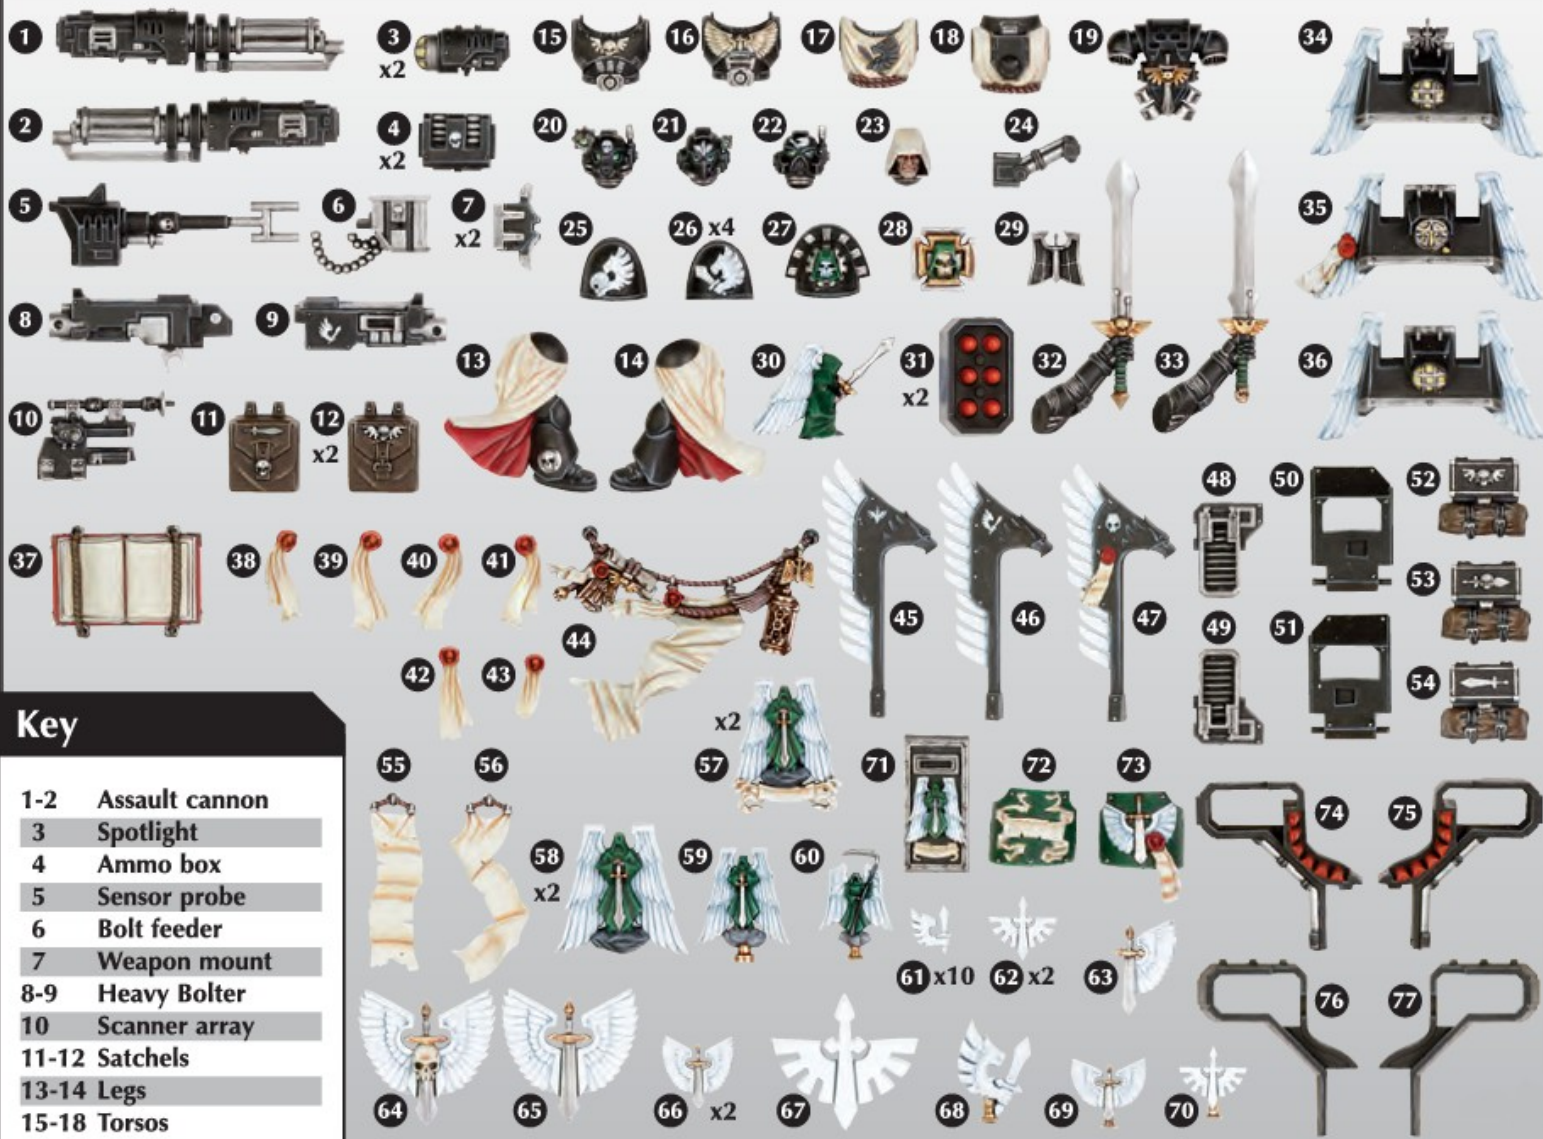

# 2007 Ravenwing upgrade sprue (White Dwarf March 2007)

## Key

- 1-2 Assault cannon
- 3 Spotlight
- 4 Ammo box
- 5 Sensor probe
- 6 Bolt feeder
- 7 Weapon mount
- 8-9 Heavy Bolter
- 10 Scanner array
- 11-12 Satchels
- 13-14 Legs
- 15-18 Torsos
- 19 Backpack
- 20-23 Heads
- 24 Pilot scope
- 25-27 Shoulder pads
- 28-29 Icons
- 30 Figurehead
- 31 Missile pod
- 32-33 Sword arms
- 34-36 Bike mantles
- 37 Master's tome
- 38-43 Purity seals
- 44 Flowing parchment
- 45-47 Bike back-banners
- 48-49 Grills (left/right)
- 50-51 Doors (left/right)
- 52-54 Stowage
- 55-56 Hanging parchment
- 57-60 Dark Angel icons
- 61-70 Chapter icons
- 71-73 Dreadnought plates
- 74-75 Front missile rack
- 76-77 Rear missile rack

## Key

- 1-5 Torso fronts
- 6-11 Shoulder pads
- 12-18 Heads
- 19-20 Banners
- 21-25 Backpacks
- 26-28 Bolter arms
- 29 Power sword
- 30 Power mace
- 31 Power fist
- 32-34 Left arms
- 35-37 Robed bodies
- 38 Combat shield
- 39-40 Holstered pistols
- 41 Belt pouches
- 42 Tome
- 43 Terminator legs\*
- 44 Storm bolter\*
- 45 Assault cannon\*
- 46 Power sword\*
- 47-49 Shoulder pads\*
- 50-51 Pauldrons\*
- 52 Ammo feed\*
- 53 Storm shield\*
- 54-55 Helmet wings
- 56-59 Chapter icons
- 60 Belt icon
- 61 Scroll cases
- 62-63 Combat knives
- 64-66 Dark Angel icons
- 67-70 Censers
- 71 Winged charm

## Online store detail description (2024):

- 10x Dark Angel Shoulder Pads
- 1x Dark Angel Sergeant Cowled Head
- 1x Dark Angel Captain Helmet
- 1x Dark Angel Mk 6 Helmet with Dark Angel Symbol
- 1x Dark Angel Chest front with Dagger and Censer
- 1x Dark Angel Knife & Keys
- 1x Dark Angel Back Icon
- 1x Dark Angel Tilting Plate Icon
- 1x Dark Angel Relic Blade
- 1x Dark Angel Plasma Pistol