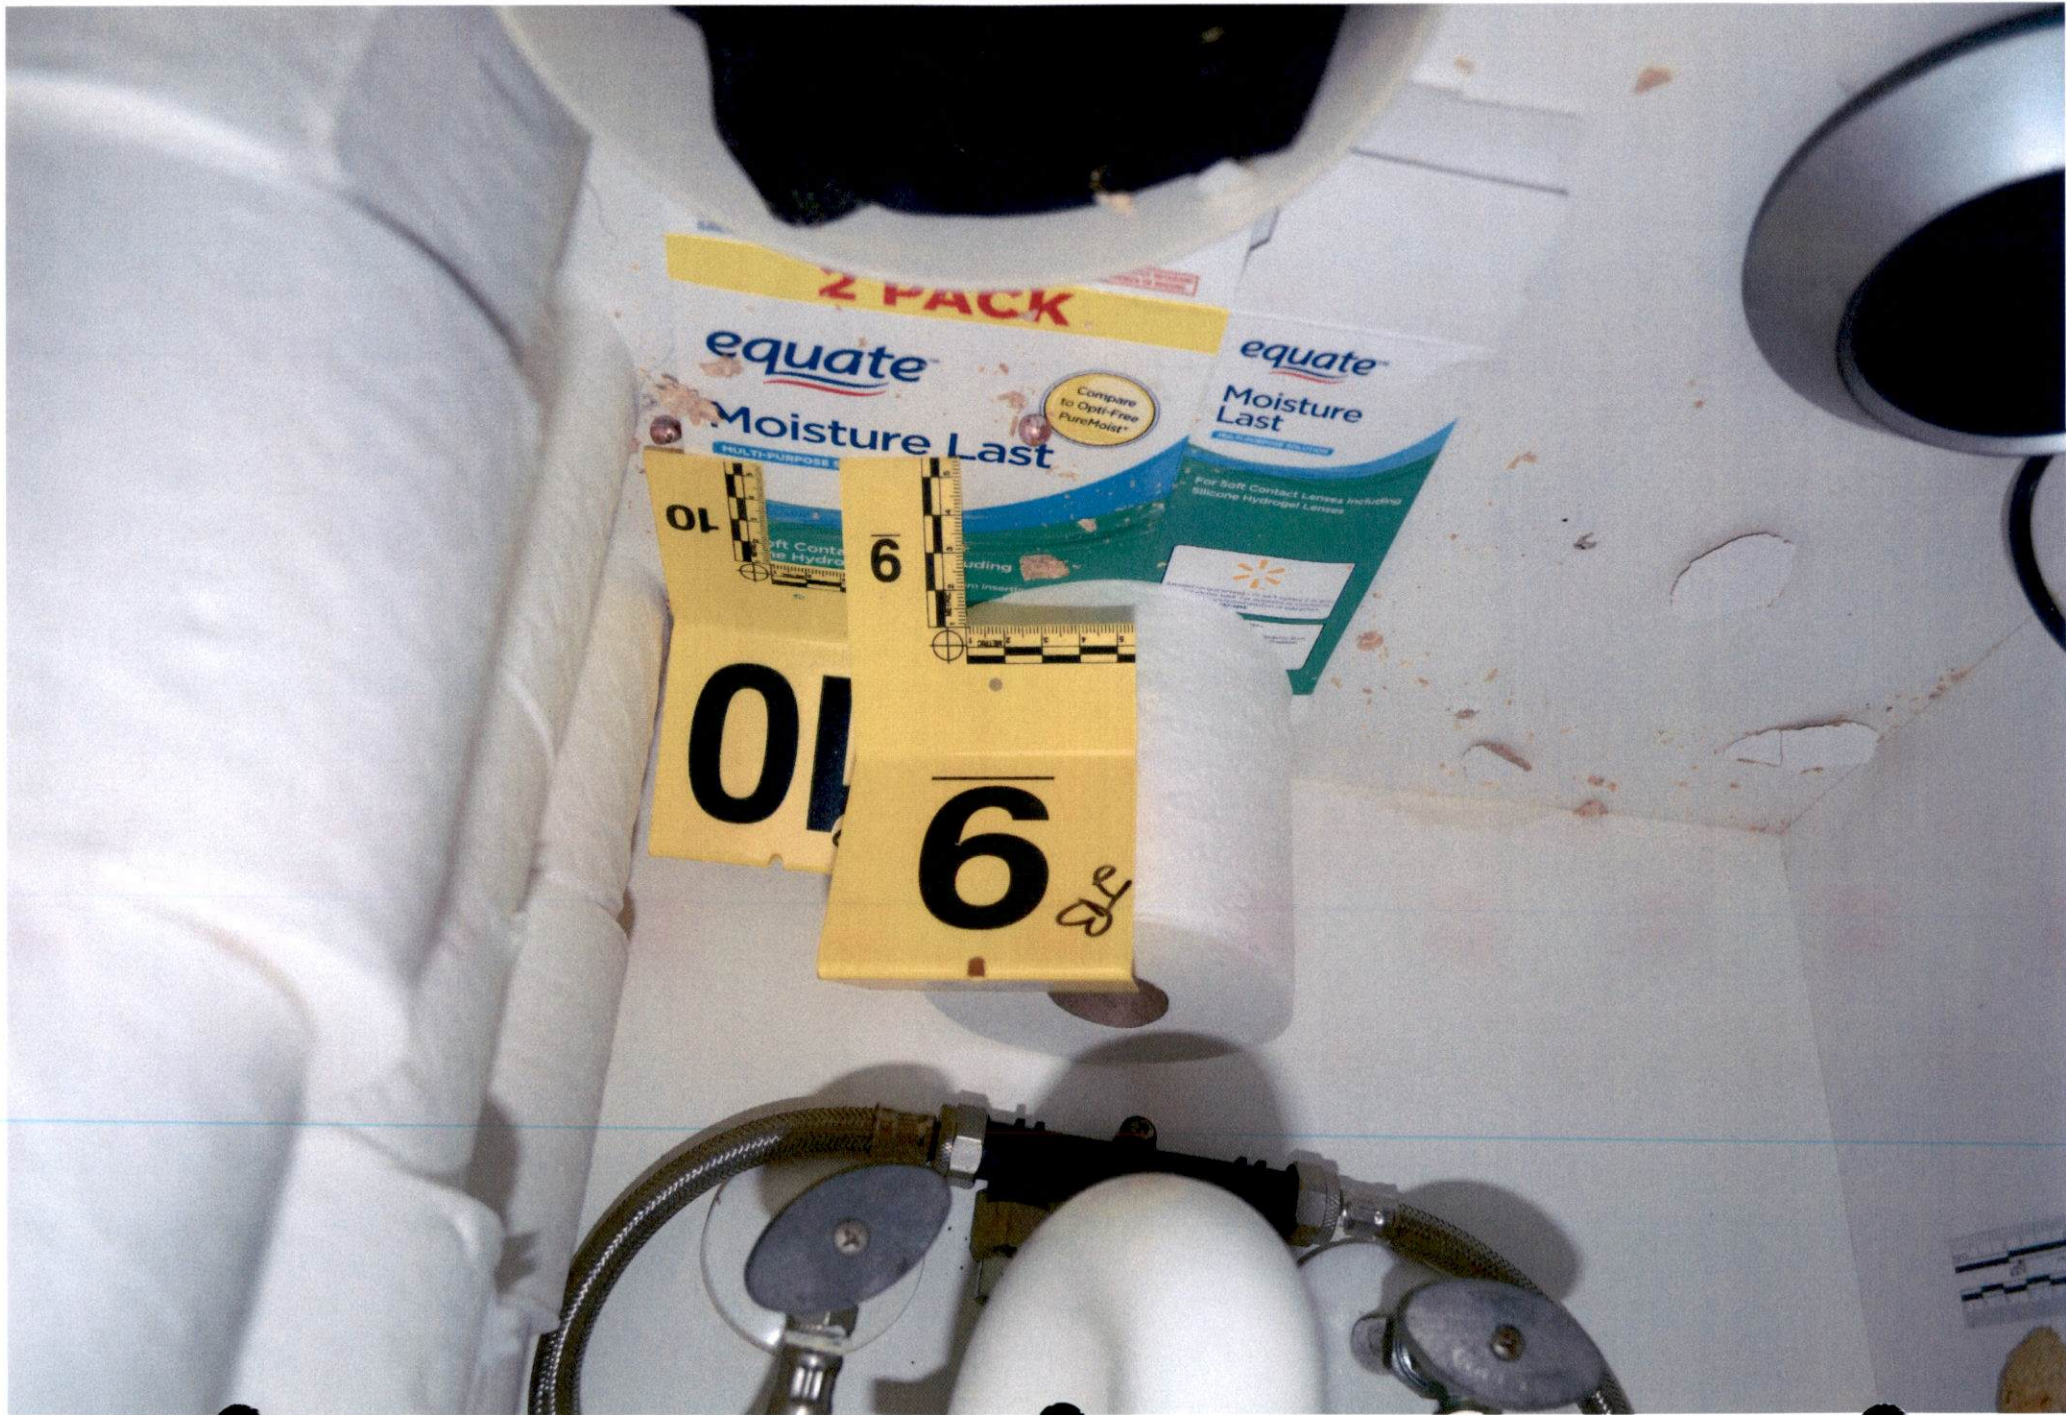

CRIME SCENE DO NOT CROSS

CRIME SCENE DO NOT CROSS

CRIME SCENE DO NOT CROSS

CRIME SCENE DO NOT CROSS

step2bed

h882

100

2 PACK

equate

Moisture Last

equate

Moisture Last

Compare to Opti-Free PureMoist

01

6

6